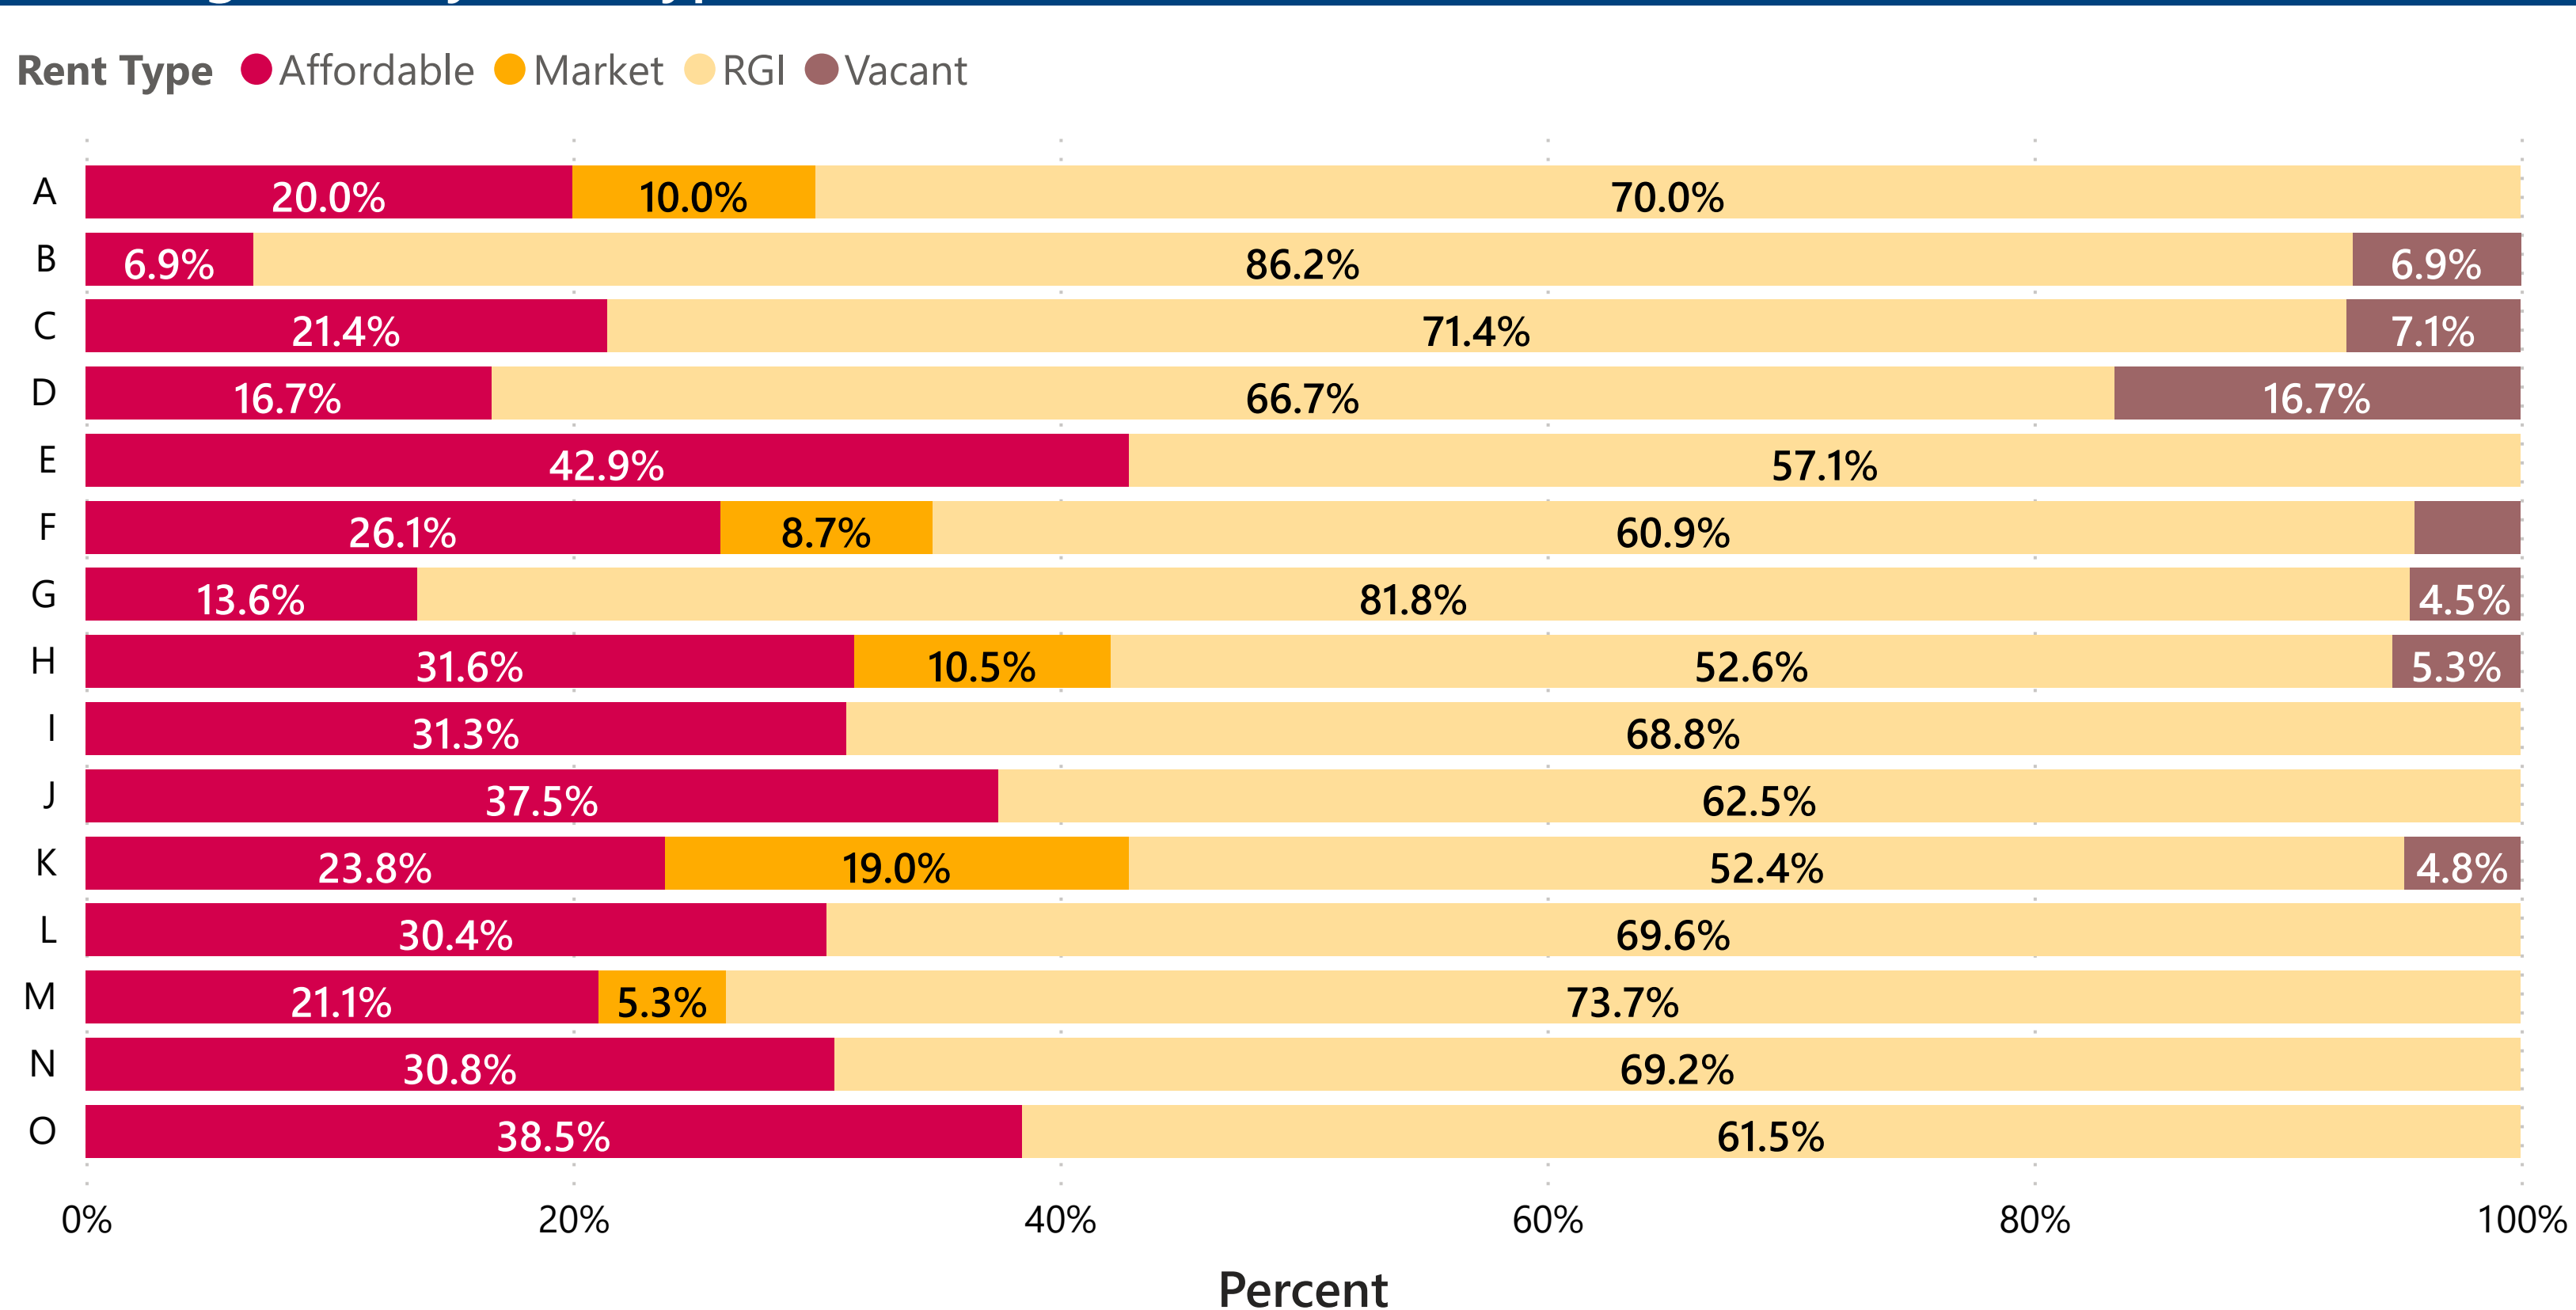

Housing Location by LCG

LCG	Letter Reference	Building	Number of Units	Number of Smoke Free
LaCloche	A	60 Barber St.	10	5
	B	70 Barber St.	29	13
	C	Arthur Court Family Units	14	12
	D	Marguerite St. Family Units	6	3
	E	410 Bell St.	21	14
	F	10 O'Neil St.	23	16
Manitoulin Island	G	3 Water St.	22	13
	H	66 Robinson St.	19	14
	I	76 Wellington St.	16	10
	J	29 Nixon St.	24	18
Sudbury East	K	40 St. Christophe St.	21	12
	L	25 John St.	23	15
	M	17 Stanhope St.	19	9
Sudbury North	N	80 Pine St.	13	10
	O	78 Pine St.	13	7
Total			273	171

Housing Units by Rent Type

For more information on community housing services, please contact the Manitoulin-Sudbury District Services Board at (705) 862 - 7850 or visit our website at <https://www.msdsb.net/ch-overview>.