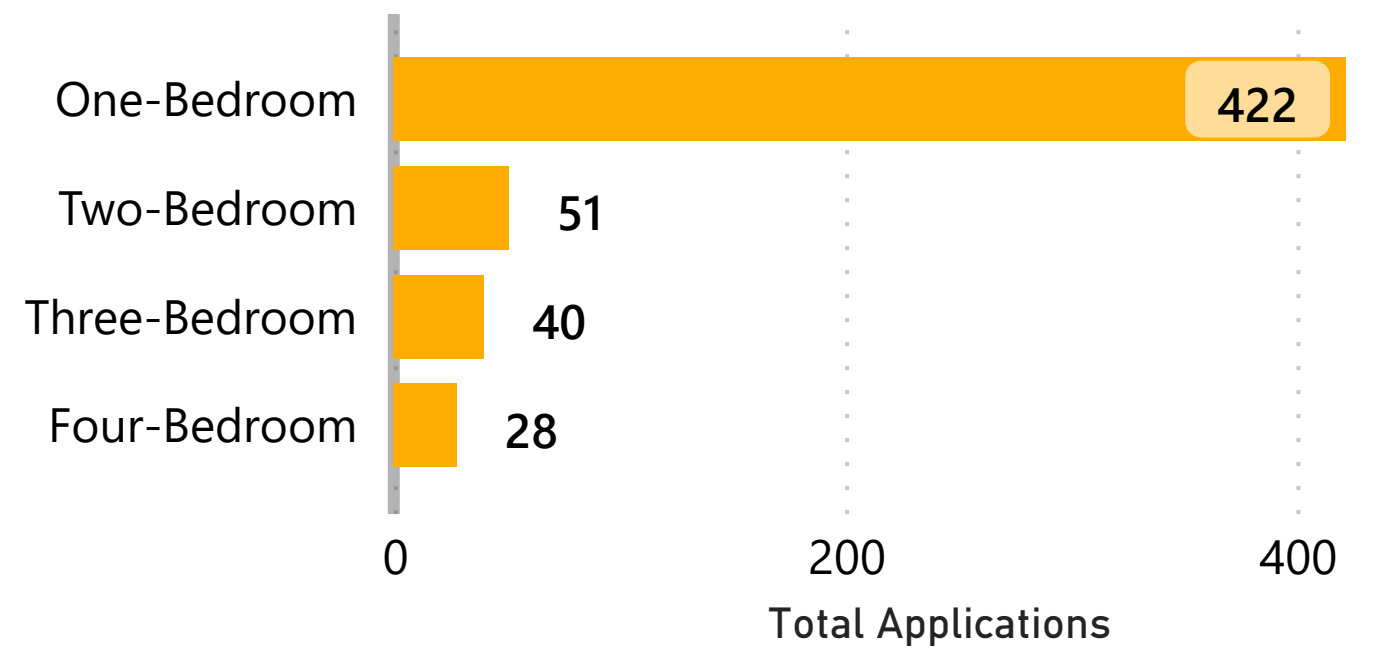

Community Housing Monthly Summary

Total Housing Applications

LCG	DSB	Non-Profit	Total
LaCloche	258	46	304
Manitoulin Island	141	21	162
Sudbury East	38		38
Sudbury North	33	4	37
Total	470	71	541

Total Housing Applications by Unit Type

Families, seniors, single adults, couples or those with special needs who are seeking information with respect to Rent Geared to Income Housing can learn more about our programs by contacting our main office or by contacting any one of our three satellite offices, listed below.

Housing Waitlist - Non-Profit Only

Community	One-Bedroom
Chapleau Non Profit	4
Espanola Non Profit	46
Gore Bay Non Profit	13
Little Current Non Profit	8
Total	71

Espanola - Head Office

210 Mead Blvd.
(705) 862-7850
1-800-667-3145

Chapleau - Satellite Office

34 Birch St.
(705) 864-0430
1-877-245-5595

Little Current - Satellite Office

9050 Hwy 6, Unit D
(705) 862-7850
1-800-667-3145

Noëlville - Satellite Office

11 Lahaie St.
(705) 967-0639
1-877-213-4001

Housing Waitlist - DSB Only

Community	One-Bedroom	Two-Bedroom	Three-Bedroom	Four-Bedroom	Total
Birch Island	1				1
Chapleau	14	6	9	4	33
Espanola	133	37	25	21	216
Evansville	1				1
Gore Bay	26	2		1	29
Little Current	40	1	1	1	43
Manitowaning	22		3	1	26
Markstay	2				2
Massey	22				22
Mckerrow	1				1
Mindemoya	34	3	1		38
Noëlville	16				16
Sheguiandah		1			1
St.-Charles	7	1			8
Tehkummah	2				2
Walford	1				1
Warren	12				12
Webbwood	17		1		18
Total	351	51	40	28	470