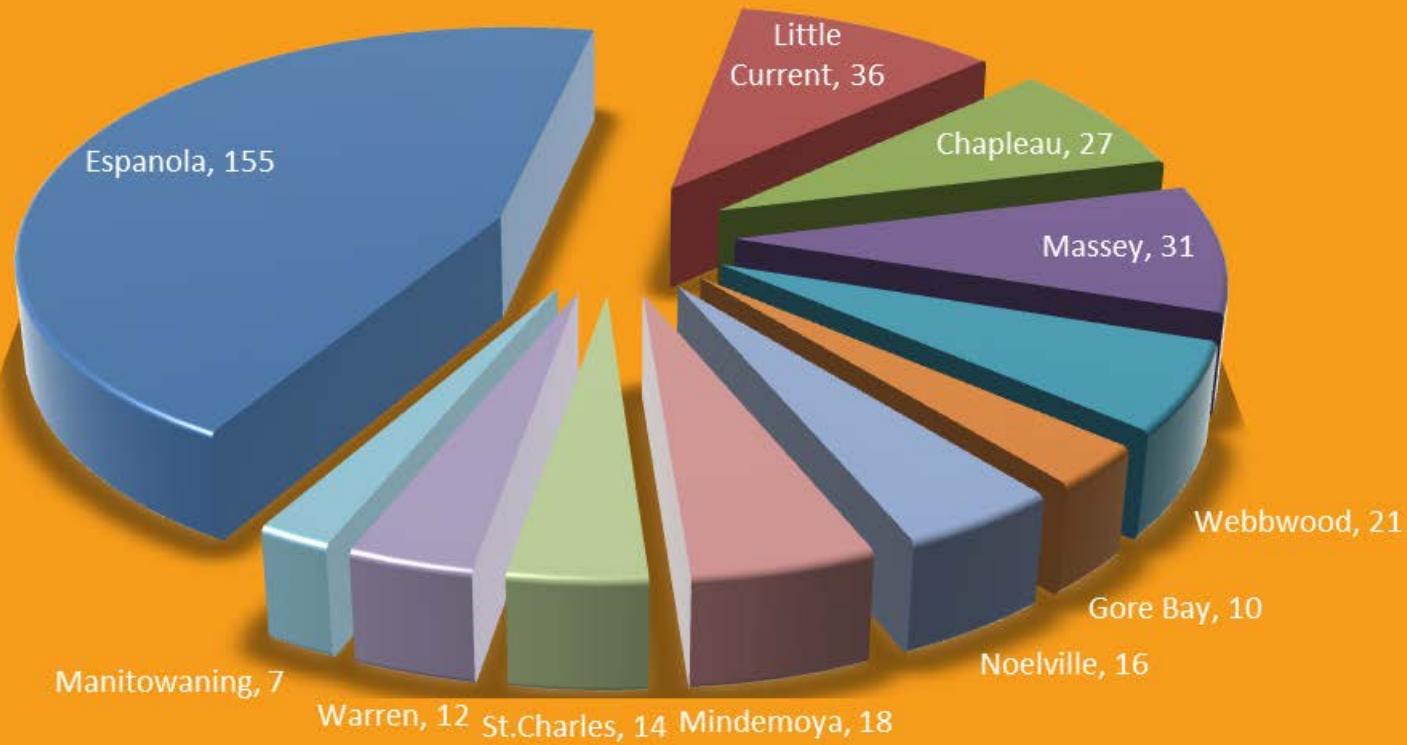

Housing Applications by Unit Type to March 31st, 2013*

■ 1 Bedroom 234

■ 2 Bedroom 47

■ 3 Bedroom 27

■ 4 Bedroom 12

Applications by Area to March 31st, 2013 *

*Please note: total applicants is greater than total applicants on Unit Type Chart as one client can apply for placement at multiple buildings/areas.