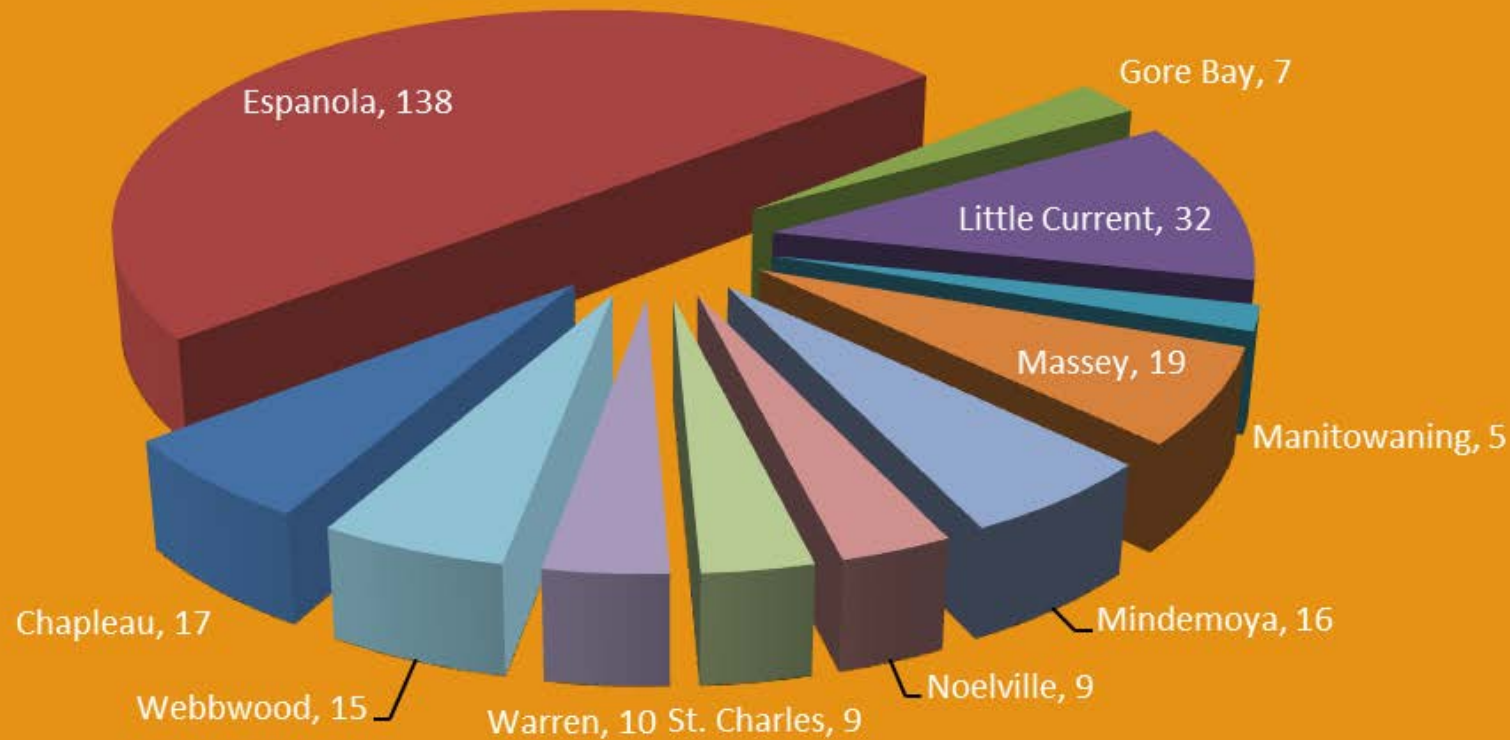

Housing Applications by Unit Type to June 30th, 2013*

Applications by Area to June 30th, 2013 *

*Please note: total applicants on Applicants by Area chart is greater than total applicants on Unit Type chart as one client can apply for placement at multiple buildings/areas.