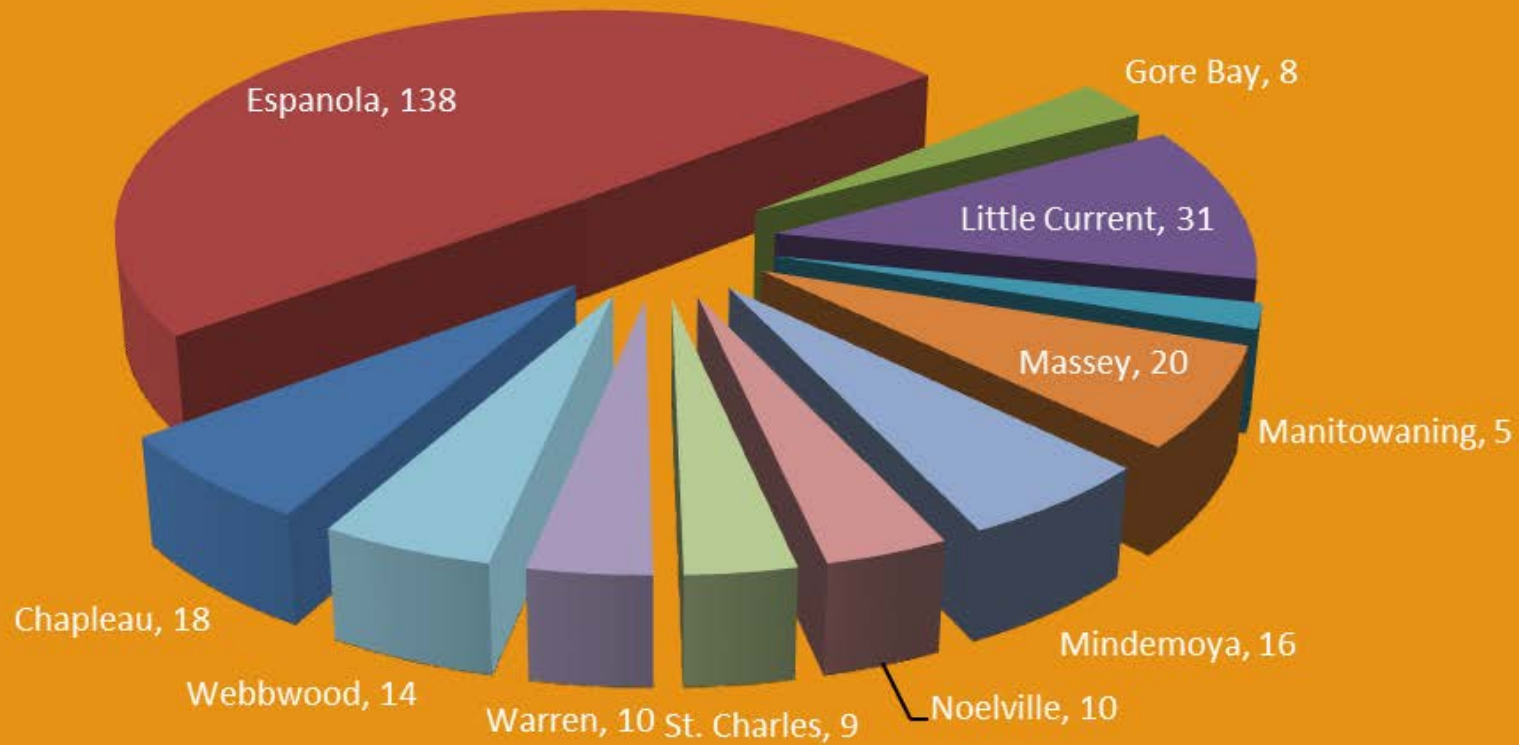

Housing Applications by Unit Type to July 31st, 2013*

Applications by Area to July 31st, 2013 *

*Please note: total applicants on Applicants by Area chart is greater than total applicants on Unit Type chart as one client can apply for placement at multiple buildings/areas.