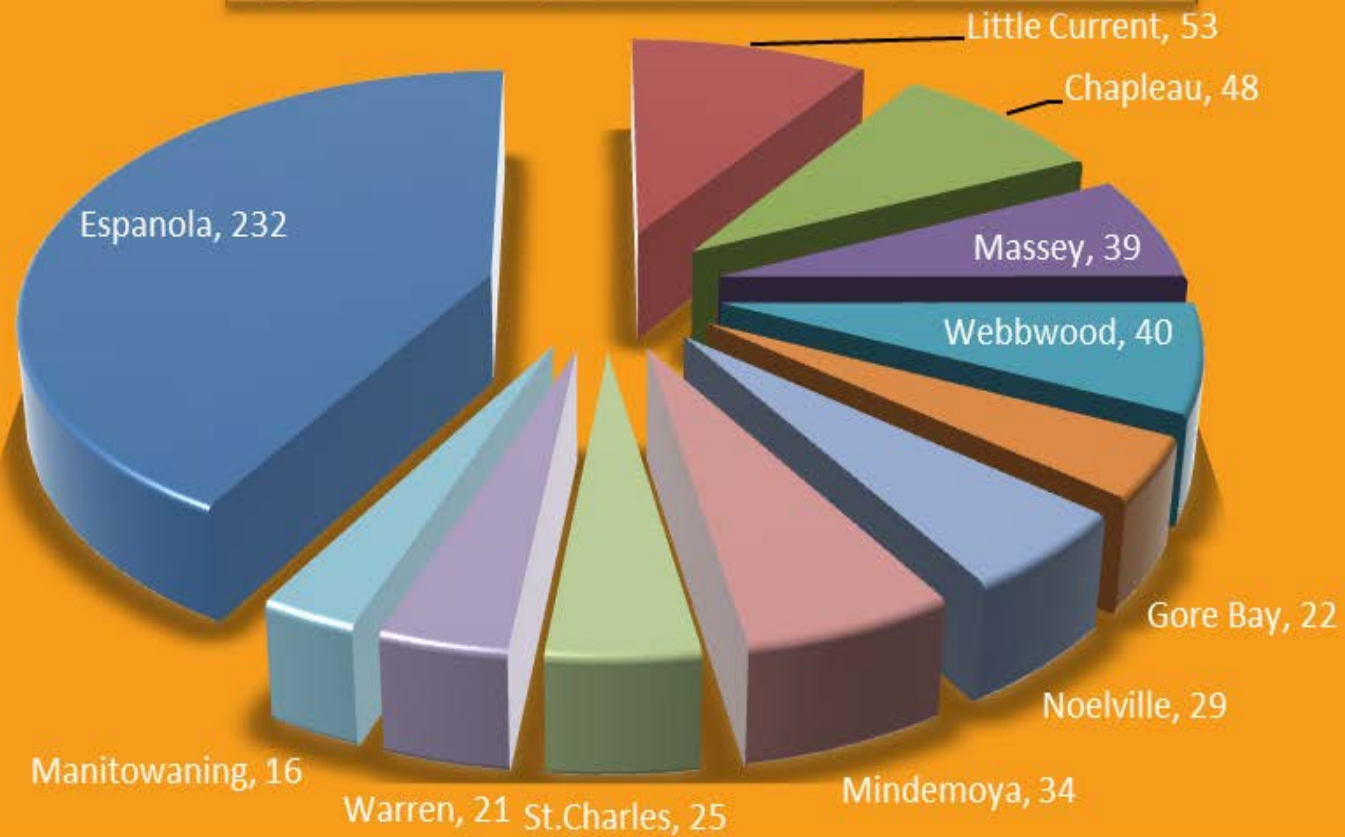

Housing Applications by Unit Type to January 31st, 2013*

■ 1 Bedroom 407

■ 2 Bedroom 85

■ 3 Bedroom 42

■ 4 Bedroom 12

Applications by Area to January 31st, 2013 *

***Please note: total applicants on Applicants by Area chart is greater than total applicants on Unit Type chart as one client can apply for placement at multiple buildings/areas.**