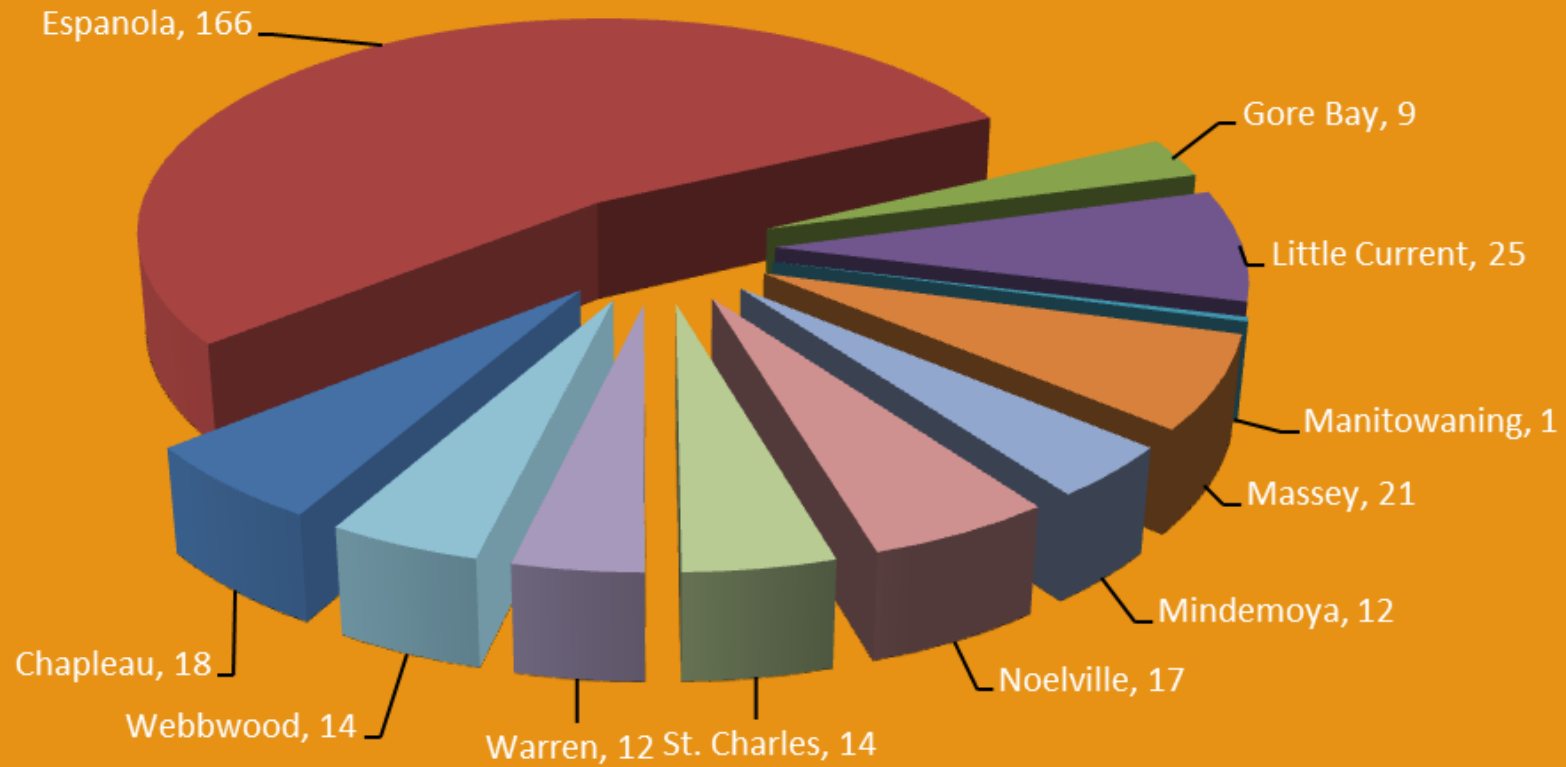

Housing Applications by Unit Type to December 31st, 2013*

Applications by Area to December 31st, 2013 *

*Please note: total applicants on Applicants by Area chart is greater than total applicants on Unit Type chart as one client can apply for placement at multiple buildings/areas.