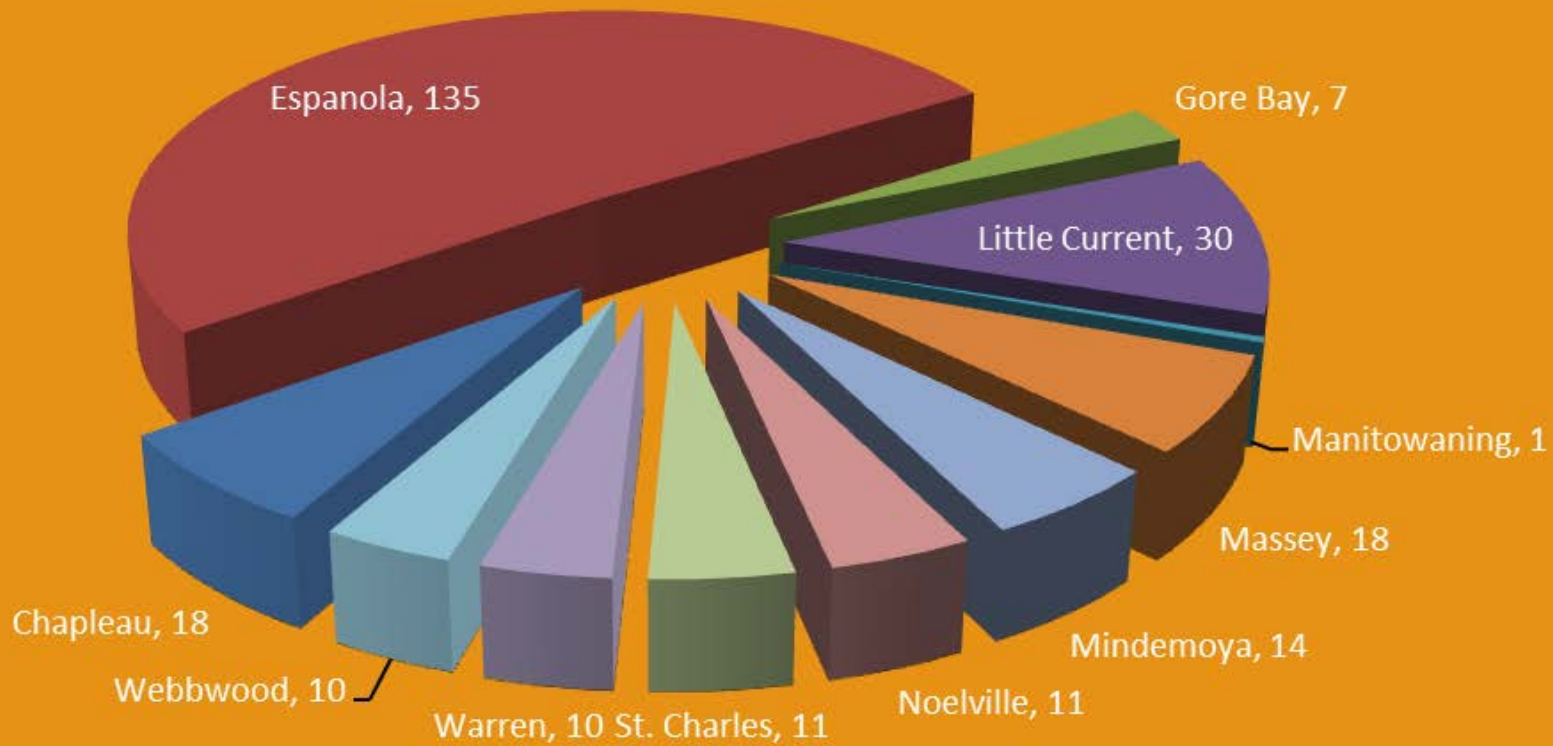

Housing Applications by Unit Type to August 31st, 2013*

Applications by Area to August 31st, 2013 *

***Please note: total applicants on Applicants by Area chart is greater than total applicants on Unit Type chart as one client can apply for placement at multiple buildings/areas.**