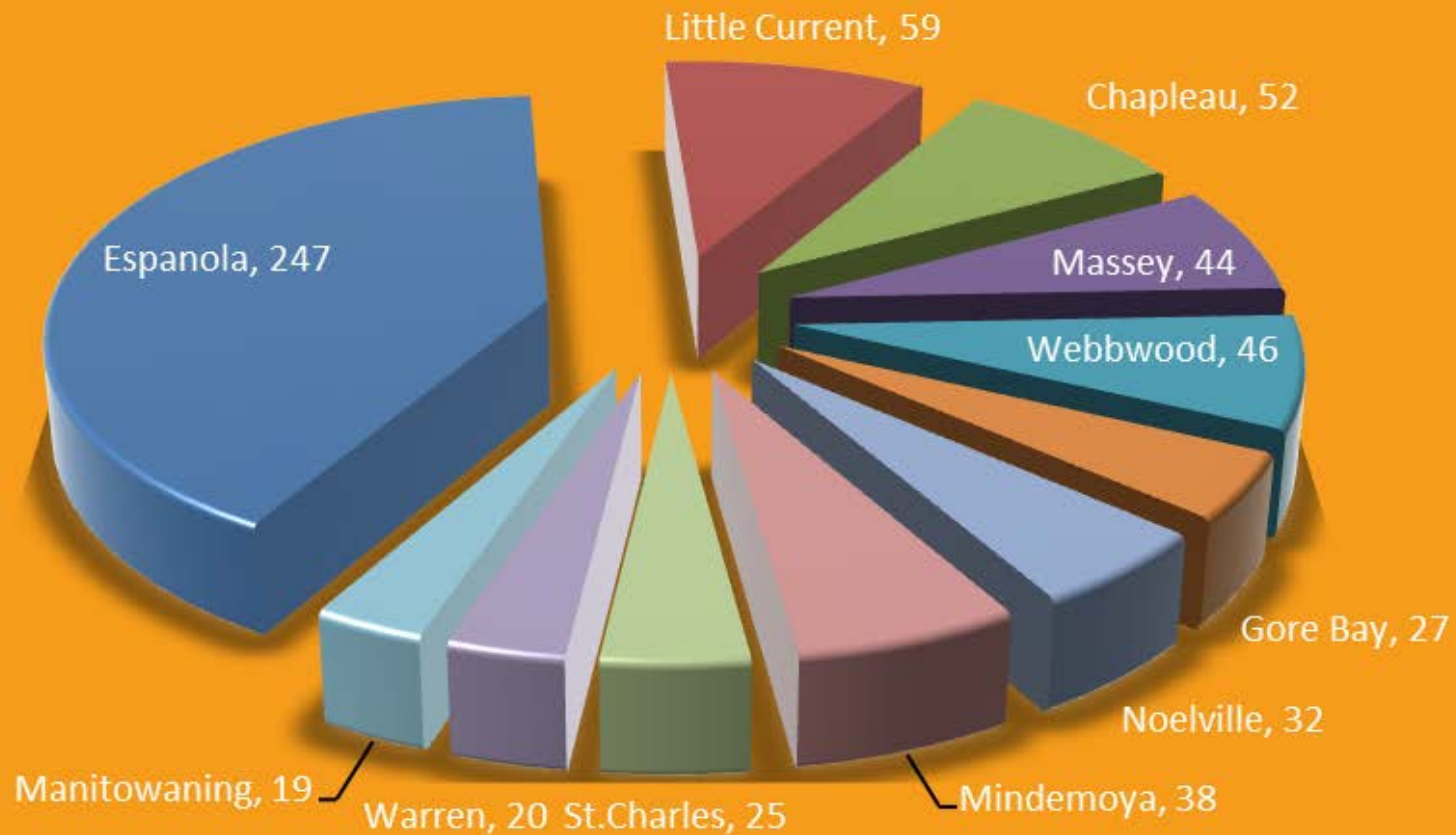

Housing Applications by Unit Type to September 30th, 2012*

- 1 Bedroom 431
- 2 Bedroom 87
- 3 Bedroom 44
- 4 Bedroom 14

Applications by Area to September 30th, 2012 *

*Please note: total applicants on Applicants by Area chart is greater than total applicants on Unit Type chart as one client can apply for placement at multiple buildings/areas.