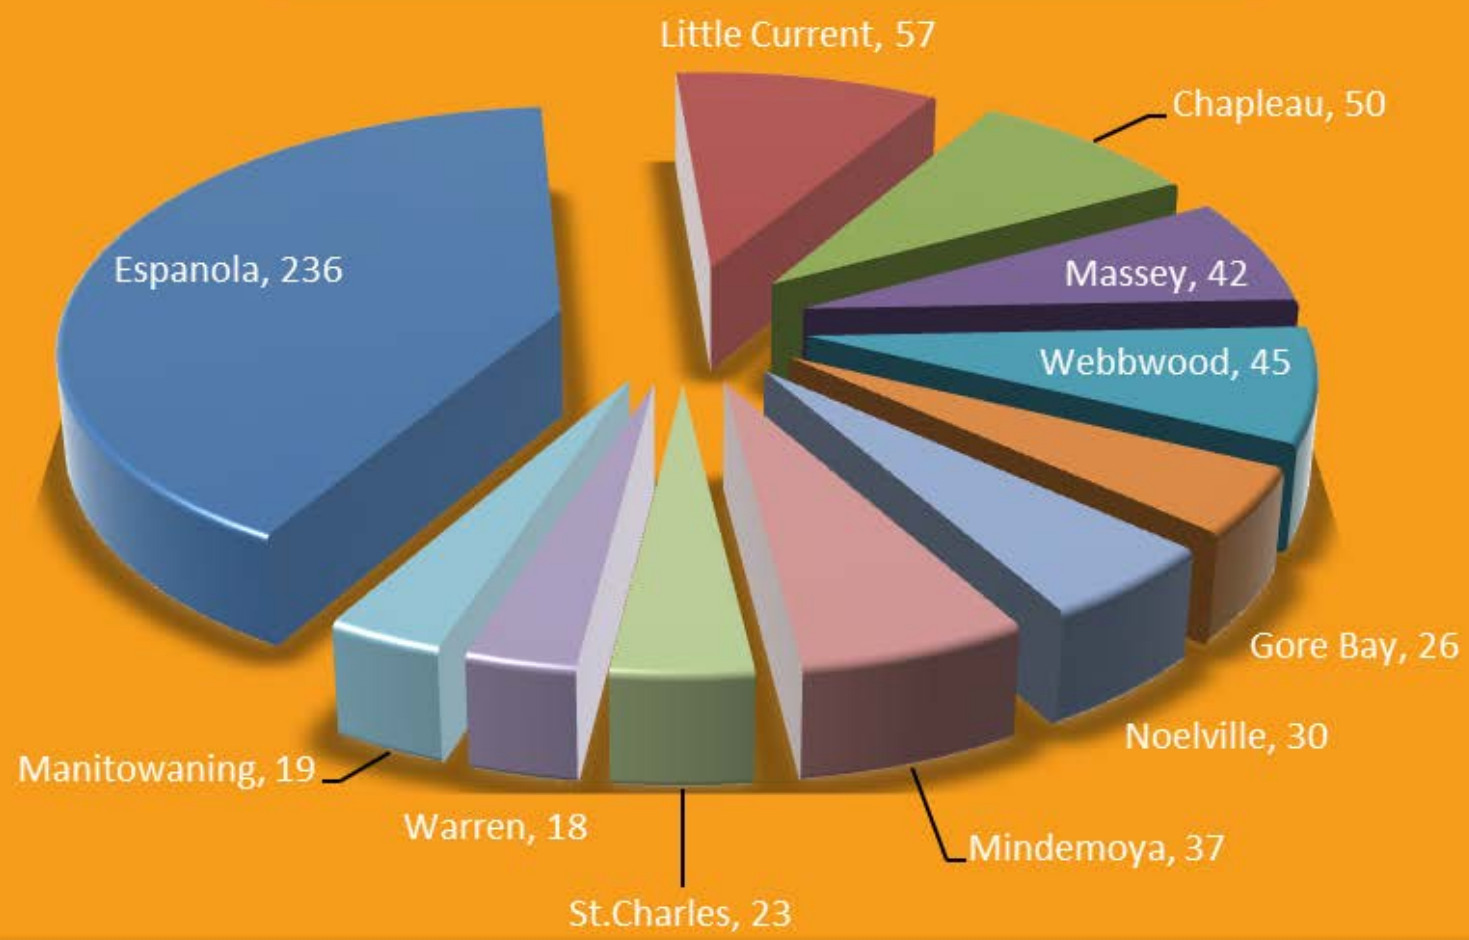

Housing Applications by Unit Type to July 31st, 2012*

Applications by Area to July 31st, 2012 *

*Please note: total applicants on Applicants by Area chart is greater than total applicants on Unit Type chart as one client can apply for placement at multiple buildings/areas.