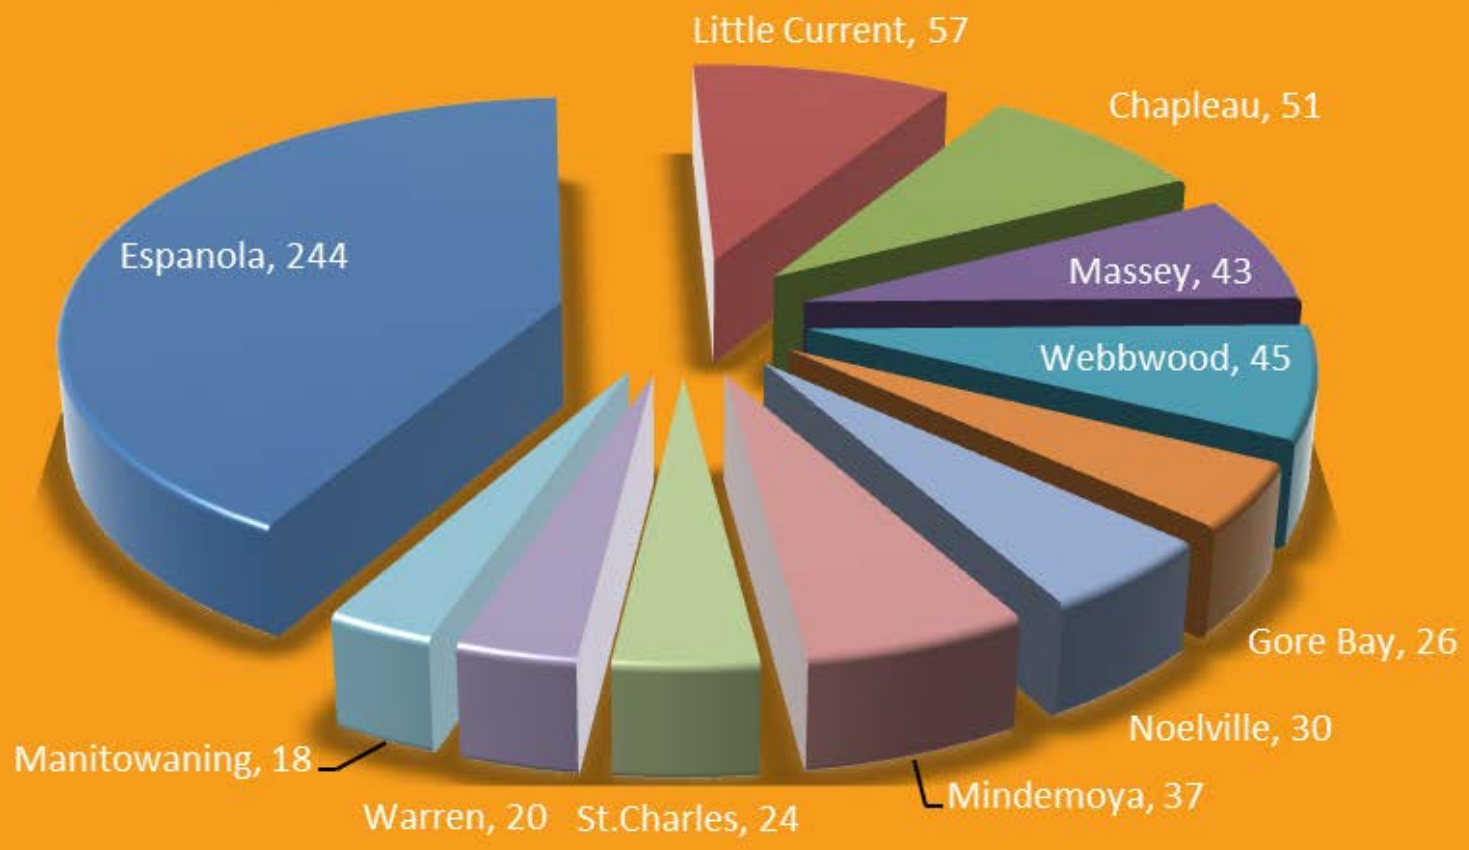

Housing Applications by Unit Type to August 31st, 2012*

■ 1 Bedroom 422

■ 2 Bedroom 86

■ 3 Bedroom 42

■ 4 Bedroom 14

Applications by Area to August 31st, 2012 *

*Please note: total applicants on Applicants by Area chart is greater than total applicants on Unit Type chart as one client can apply for placement at multiple buildings/areas.