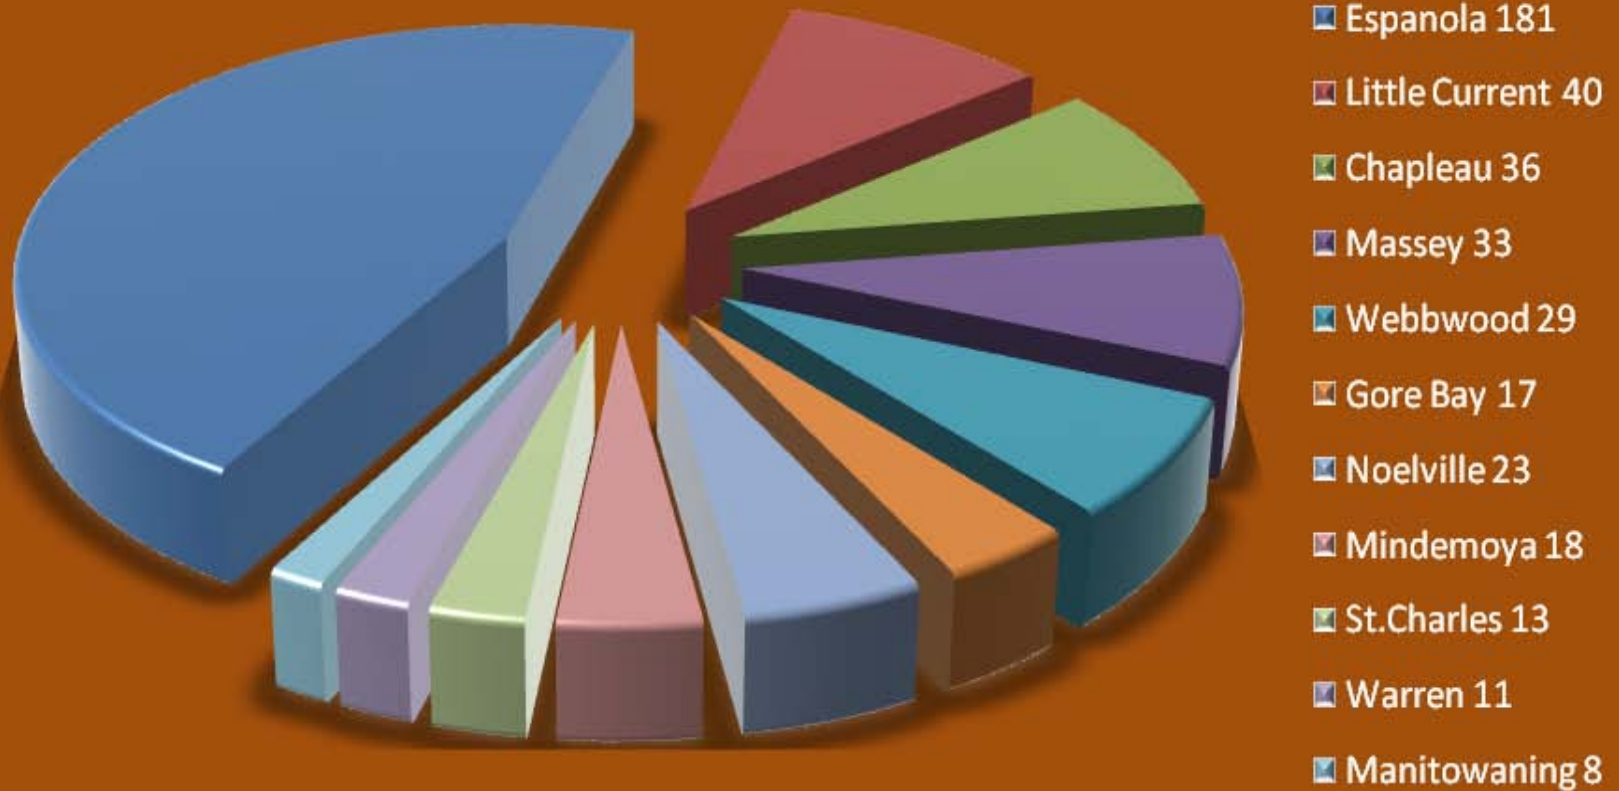

Housing Applications by Unit Type to September 30th, 2011*

1 Bedroom 286

2 Bedroom 64

3 Bedroom 31

4 Bedroom 13

Applications by Area to September 30th, 2011 *

*Please note: total applicants on Applicants by Area chart is greater than total applicants on Unit Type chart as one client can apply for placement at multiple buildings/areas.