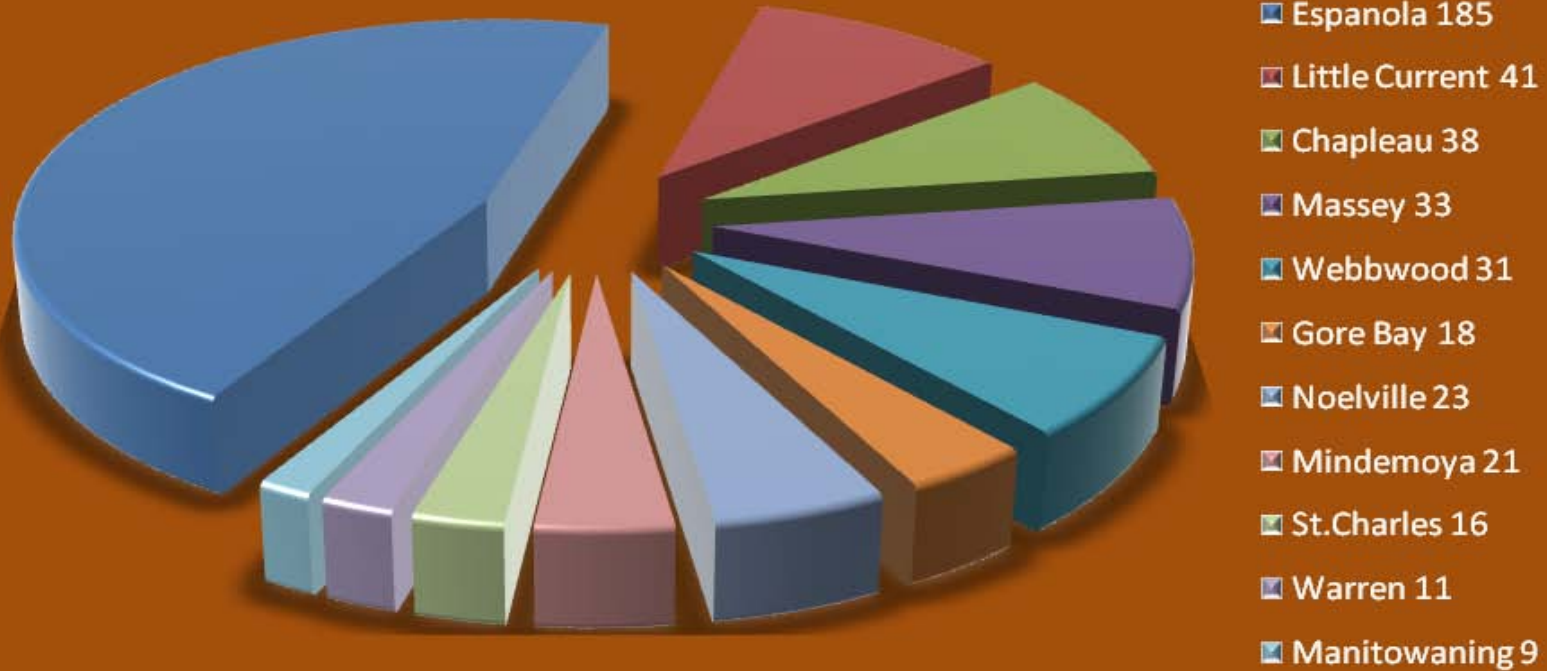

Housing Applications by Unit Type to October 31st, 2011*

*Please note: total applicants by Unit Type does not equal total applicants by Area as one applicant may apply for placement in multiple buildings/areas.

Applications by Area to October 31st, 2011 *

*Please note: total applicants by Unit Type does not equal total applicants by Area as one applicant may apply for placement in multiple buildings/areas.