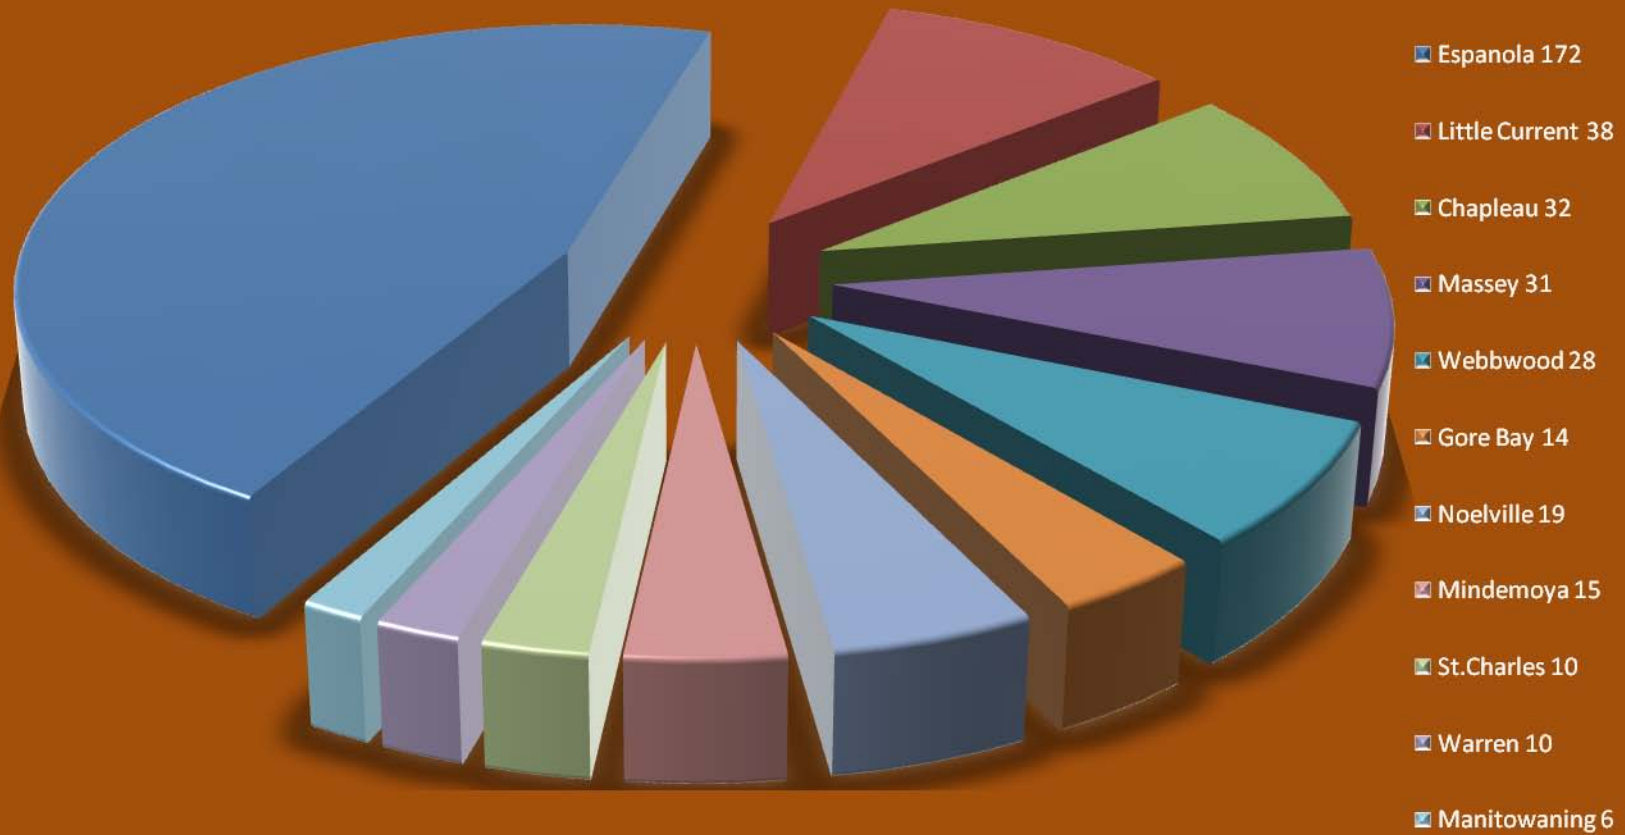

Housing Applications by Unit Type to August 31, 2011*

Applications by Area to August 31, 2011 *

*Please note: total applicants on Applicants by Area chart is greater than total applicants on Unit Type chart as one client can apply for placement at multiple buildings/areas.