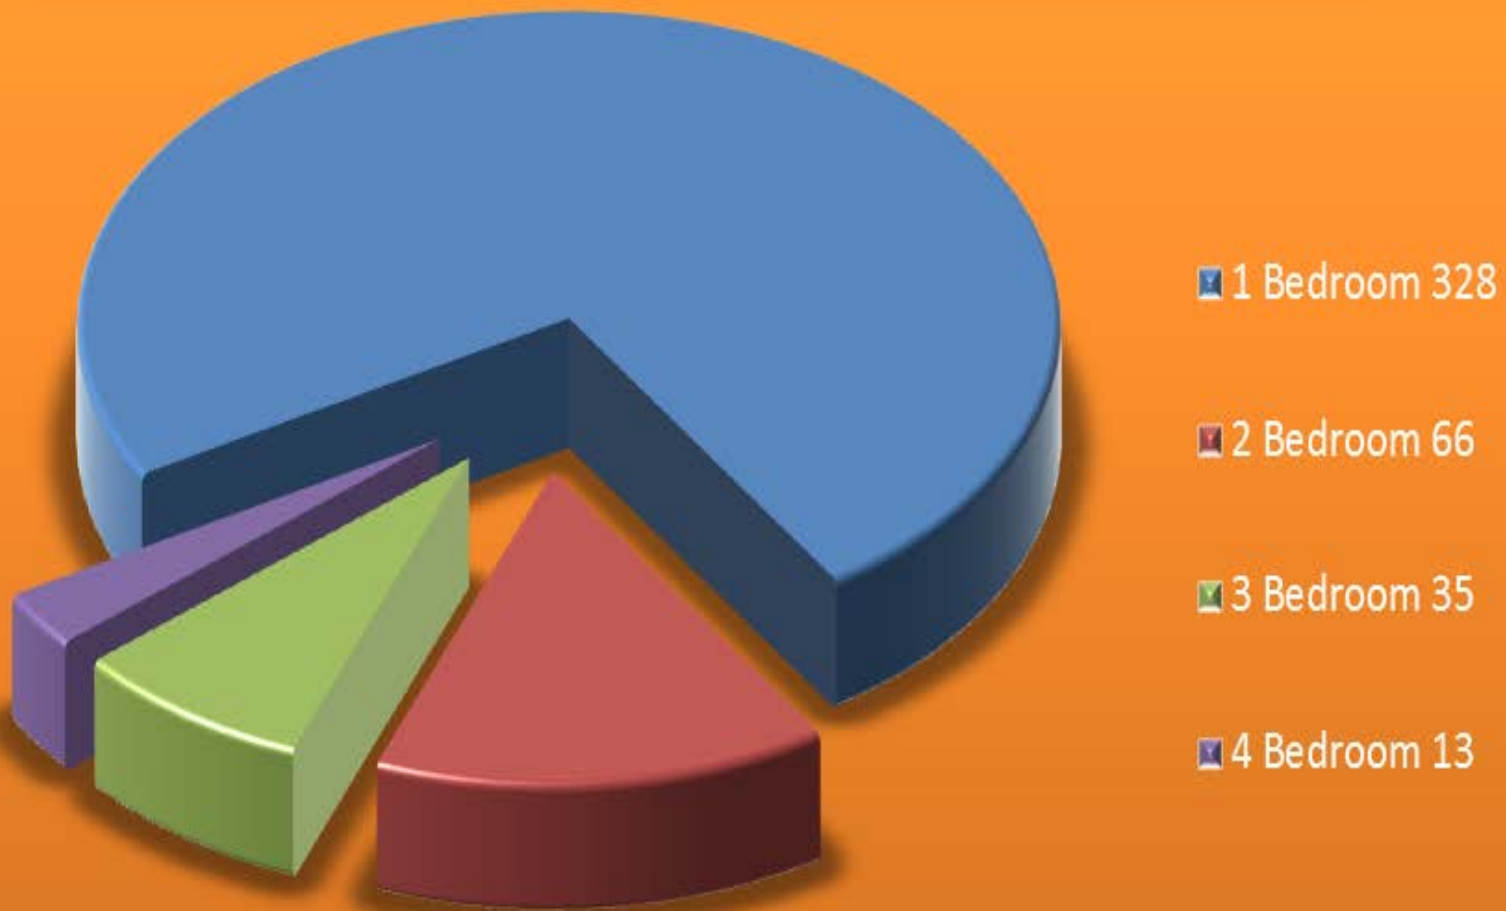

Housing Applications by Unit Type to December 31st, 2011*

Applications by Area to December 31st, 2011 *

*Please note: total applicants on Applicants by Area chart is greater than total applicants on Unit Type chart as one client can apply for placement at multiple buildings/areas.