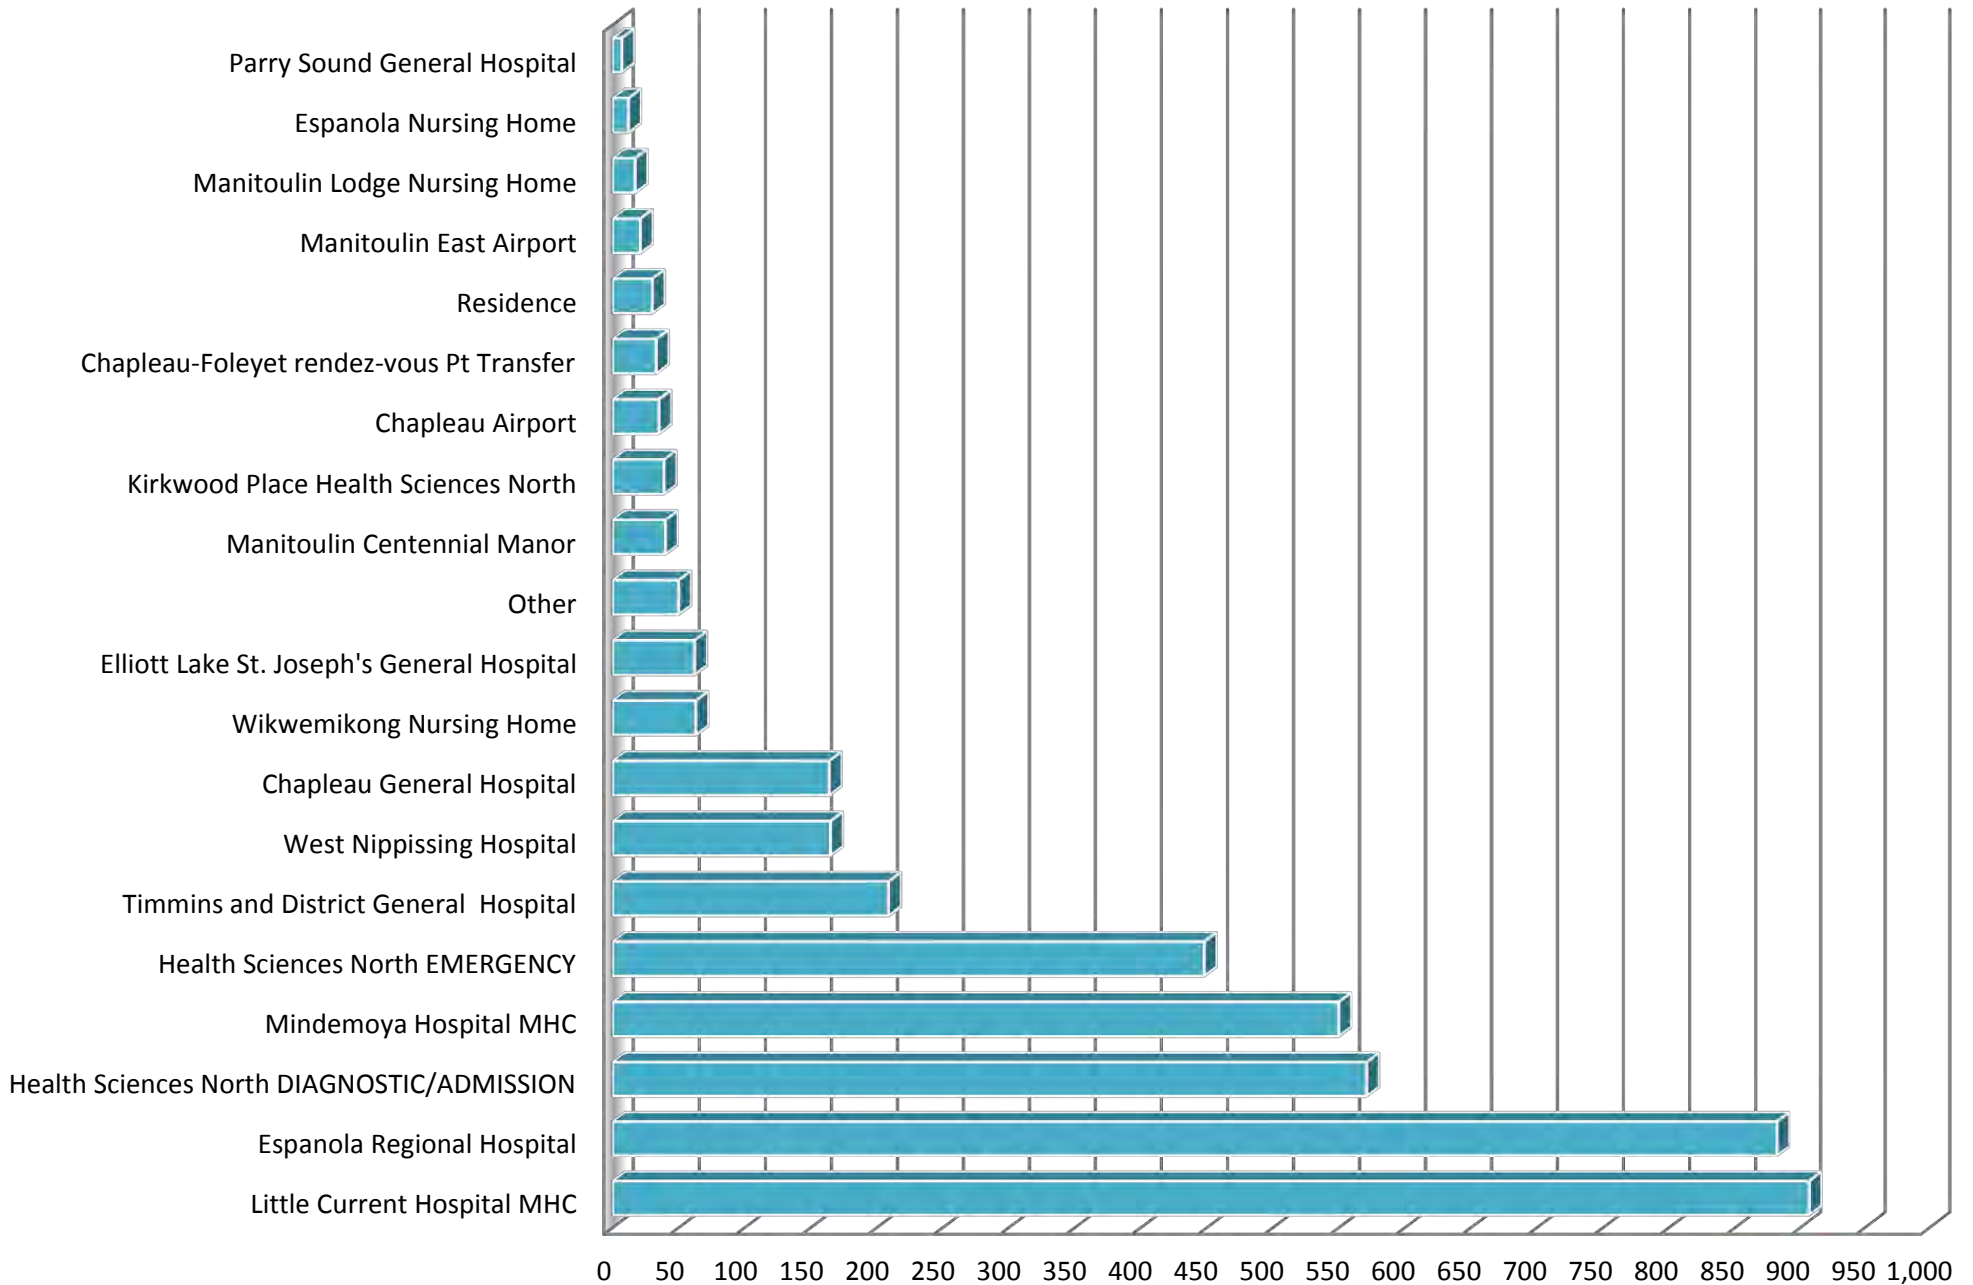

Manitoulin Sudbury DSB

Most Common Ambulance Destinations January - September 2013