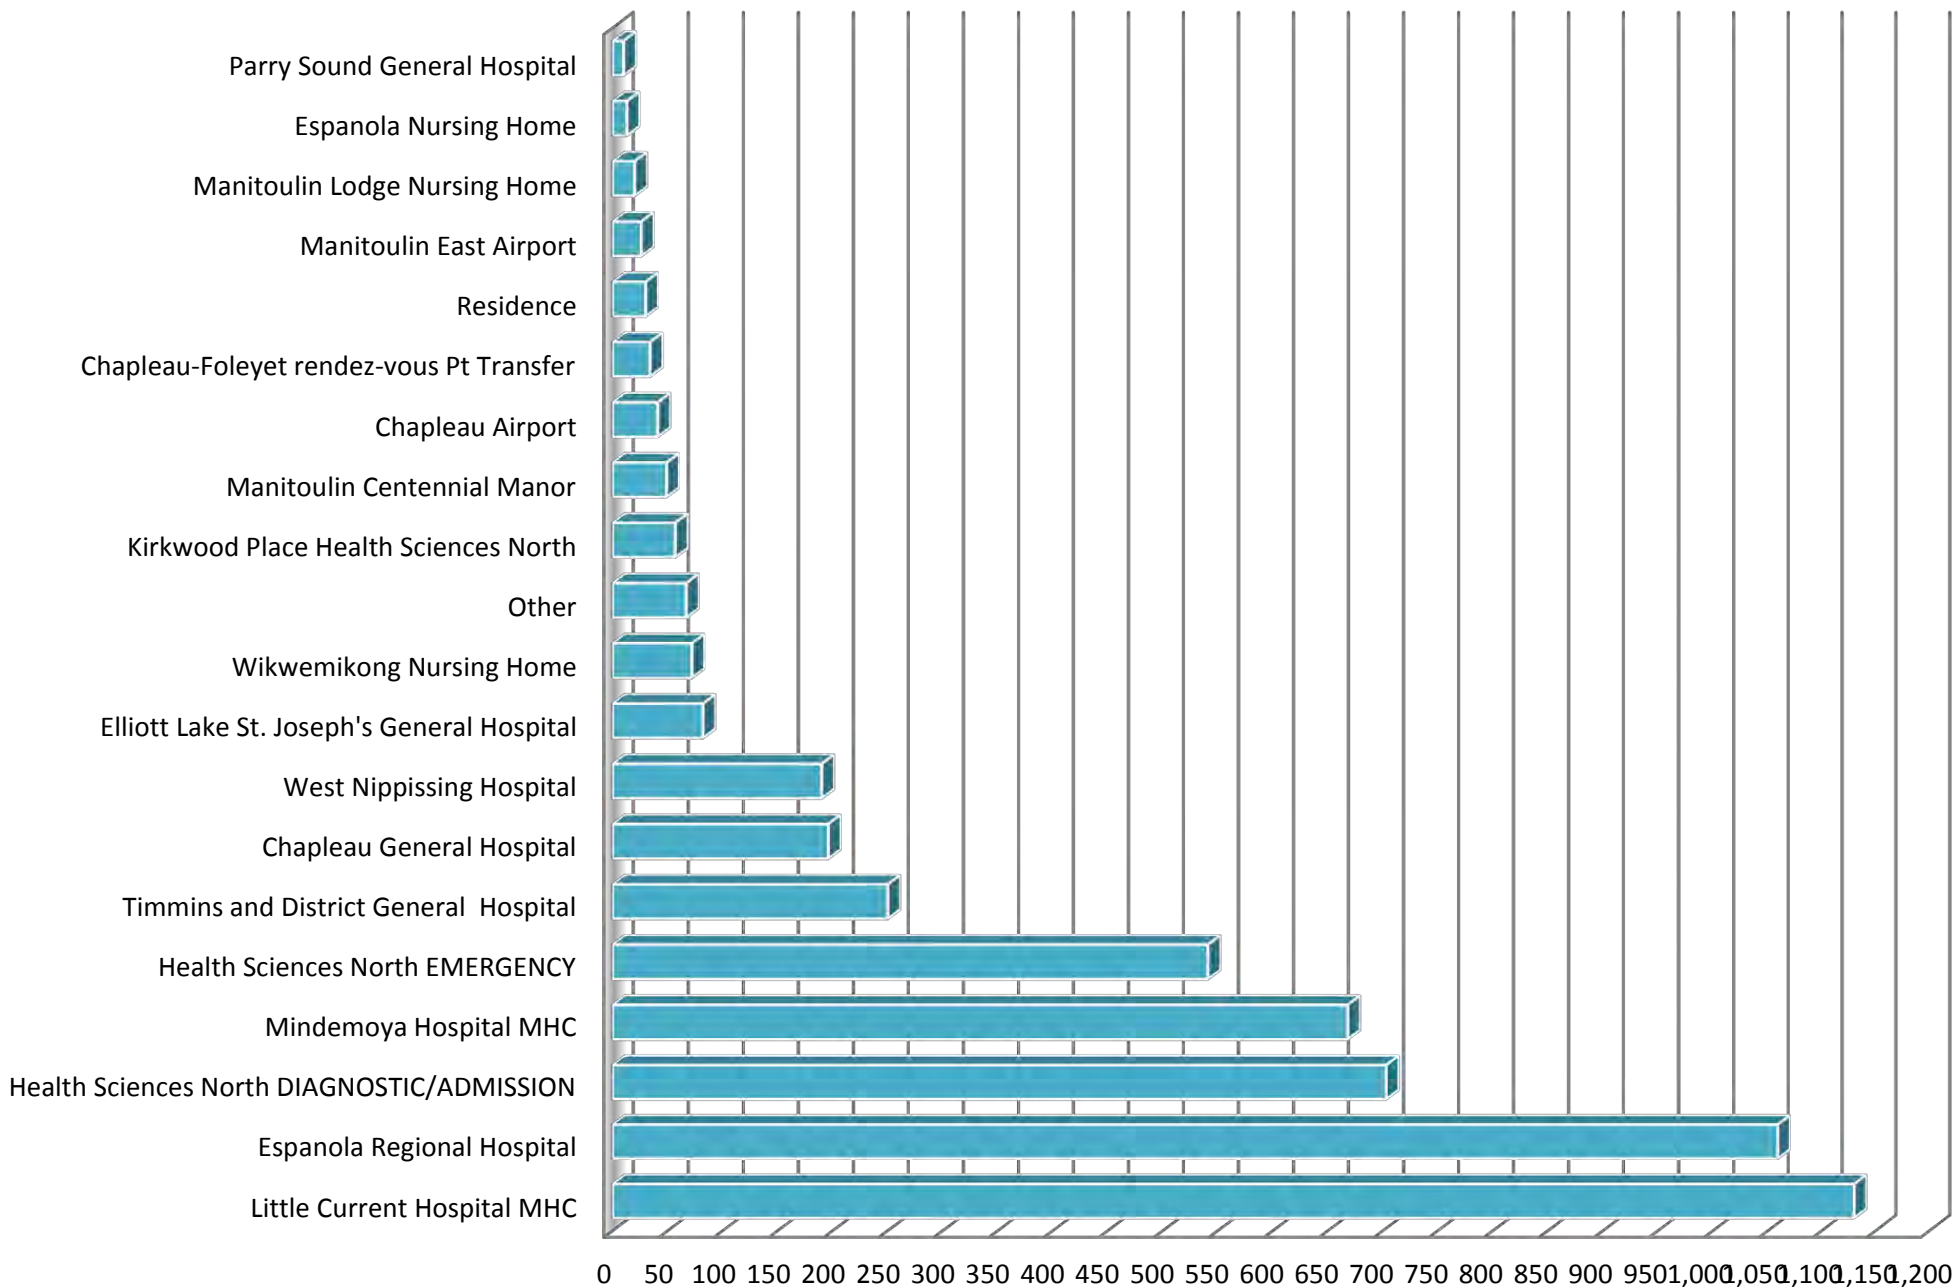

## Manitoulin Sudbury DSB Most Common Ambulance Destinations January - December 2013

## Most Common Ambulance Destinations January - November 2013

## Most Common Ambulance Destinations January - June 2013

## Manitoulin Sudbury DSB Most Common Ambulance Destinations Jan 1 - May 31, 2013