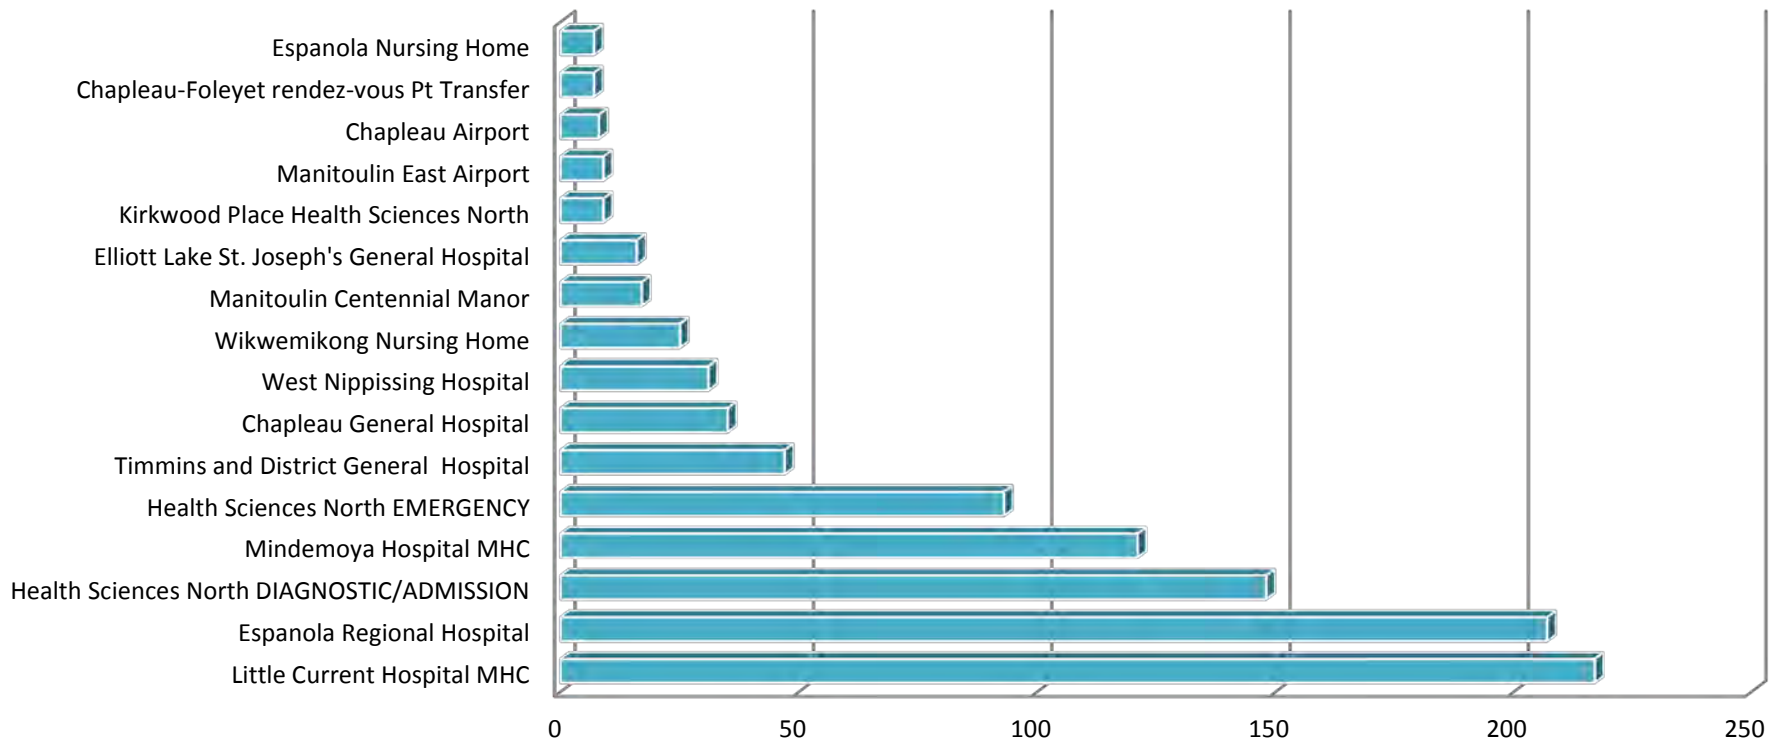

Manitoulin Sudbury DSB Most Common Ambulance Destinations Jan 1 - Feb 28, 2013