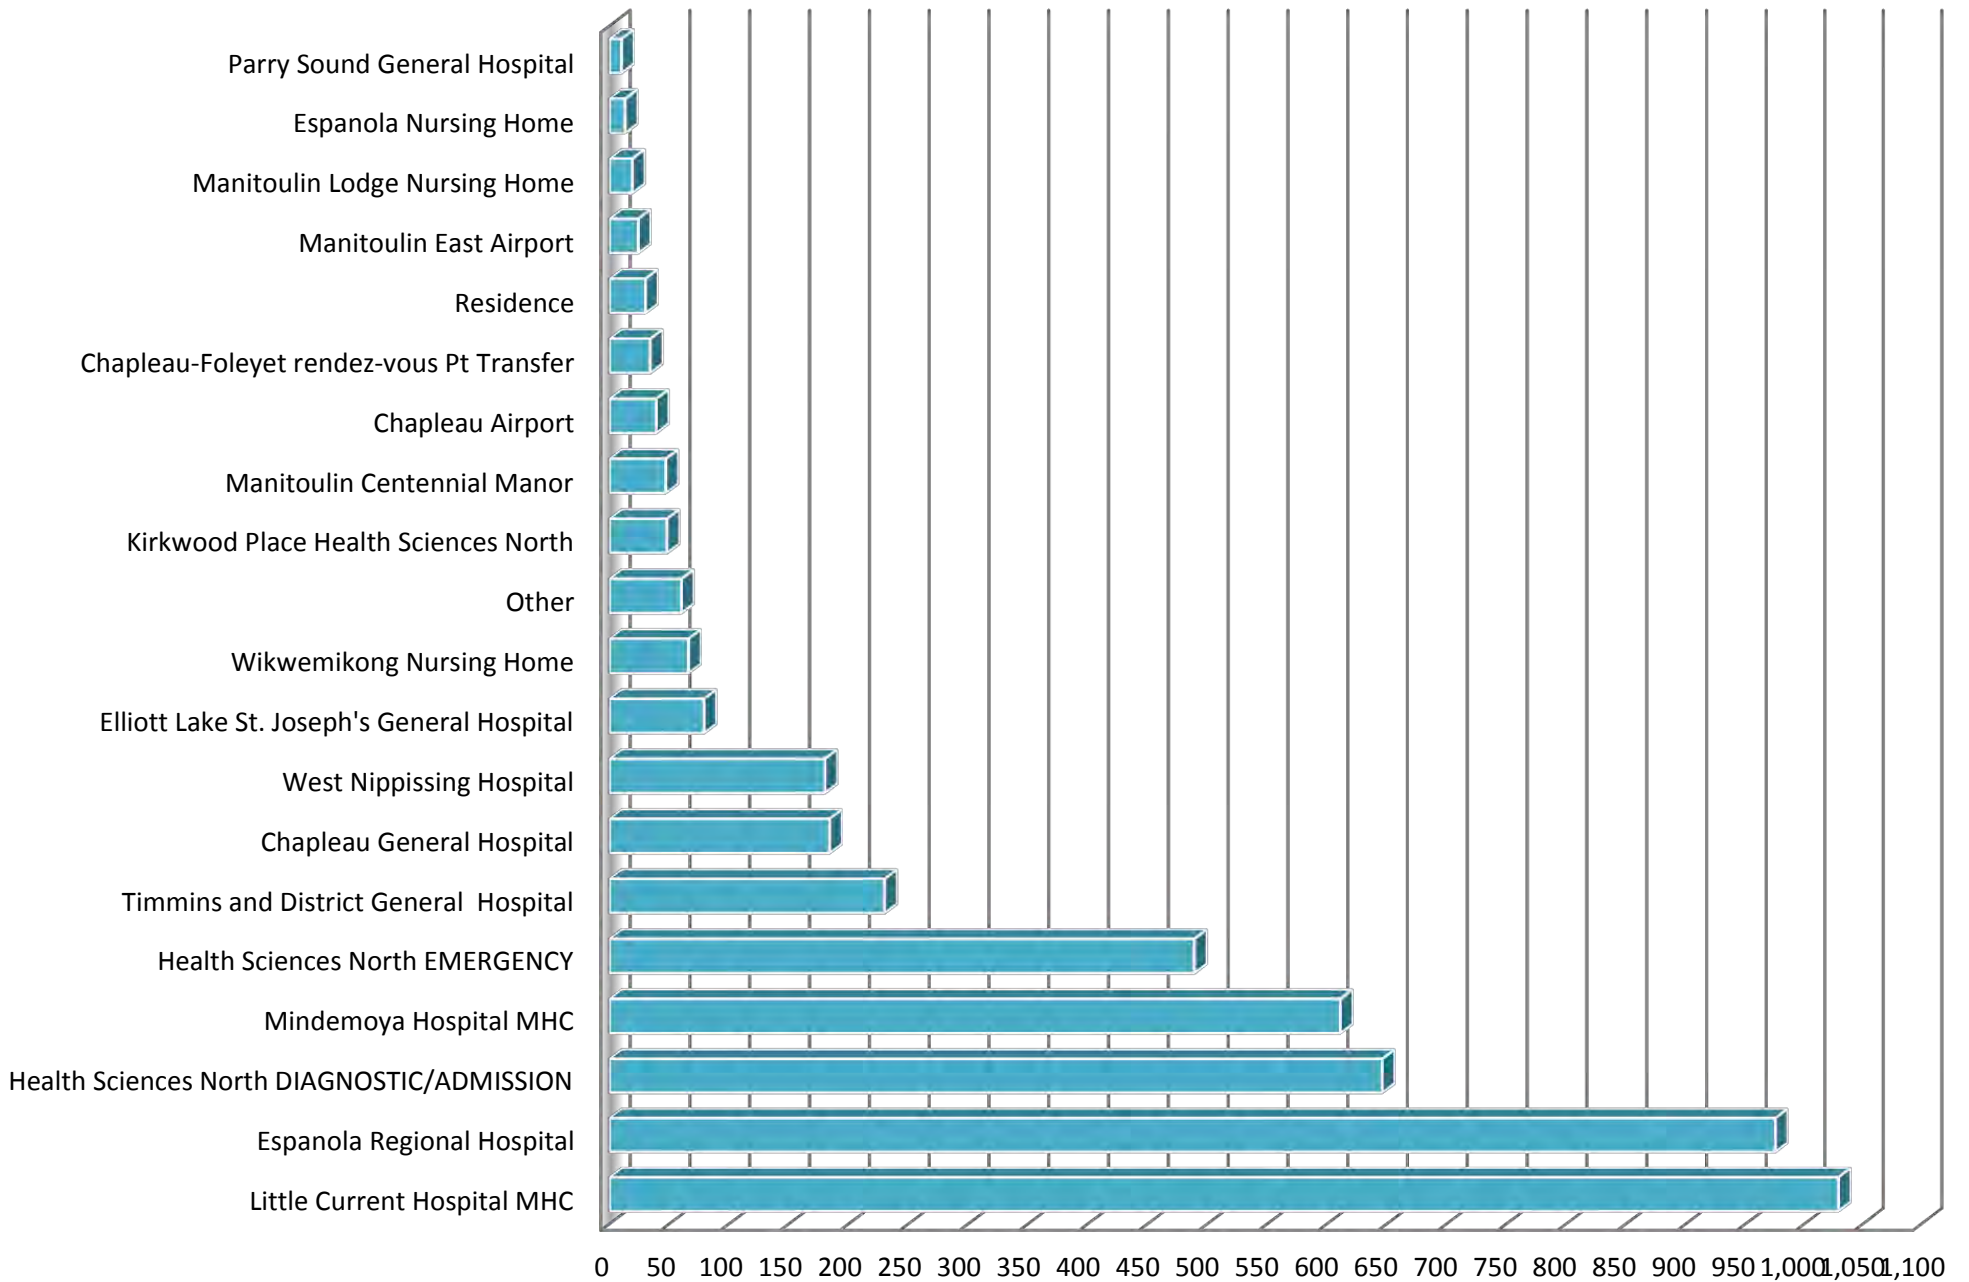

Manitoulin Sudbury DSB

Most Common Ambulance Destinations January - October 2013