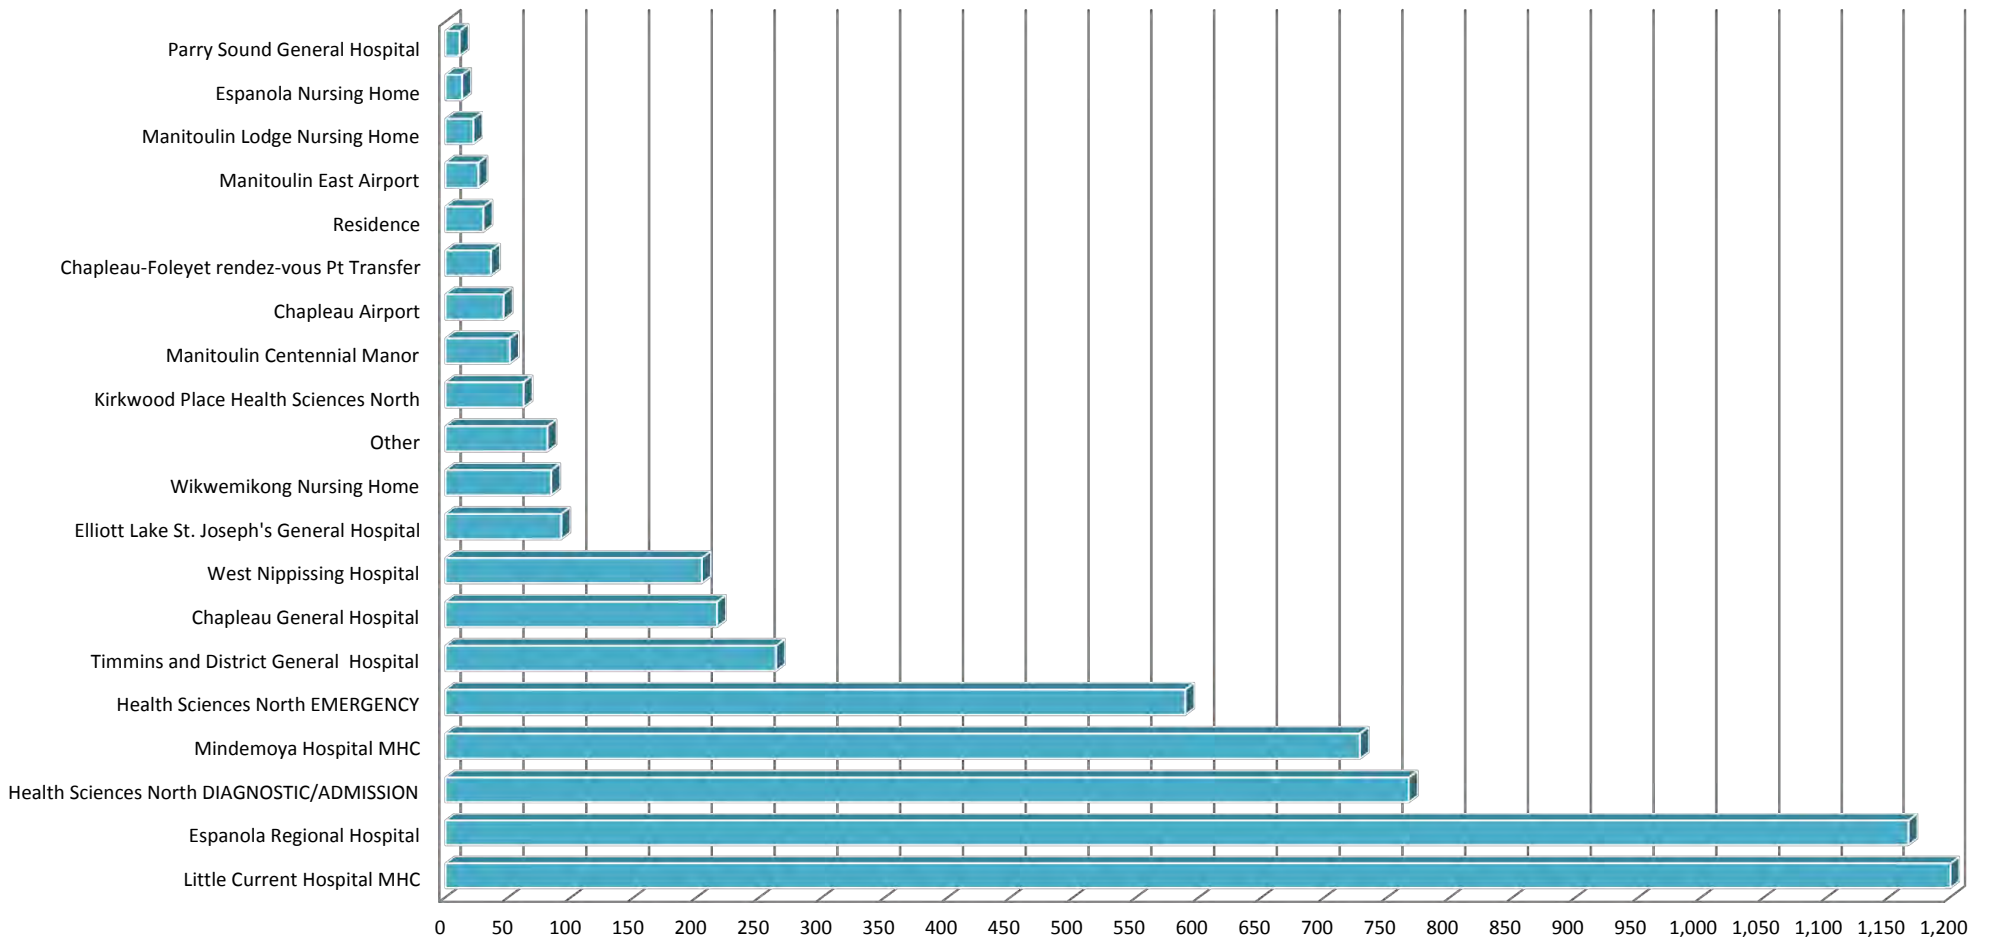

## Manitoulin Sudbury DSB Most Common Ambulance Destinations January - December 2013

## Most Common Ambulance Destinations January - November 2013

## Most Common Ambulance Destinations January - July 2013

## Most Common Ambulance Destinations January - June 2013