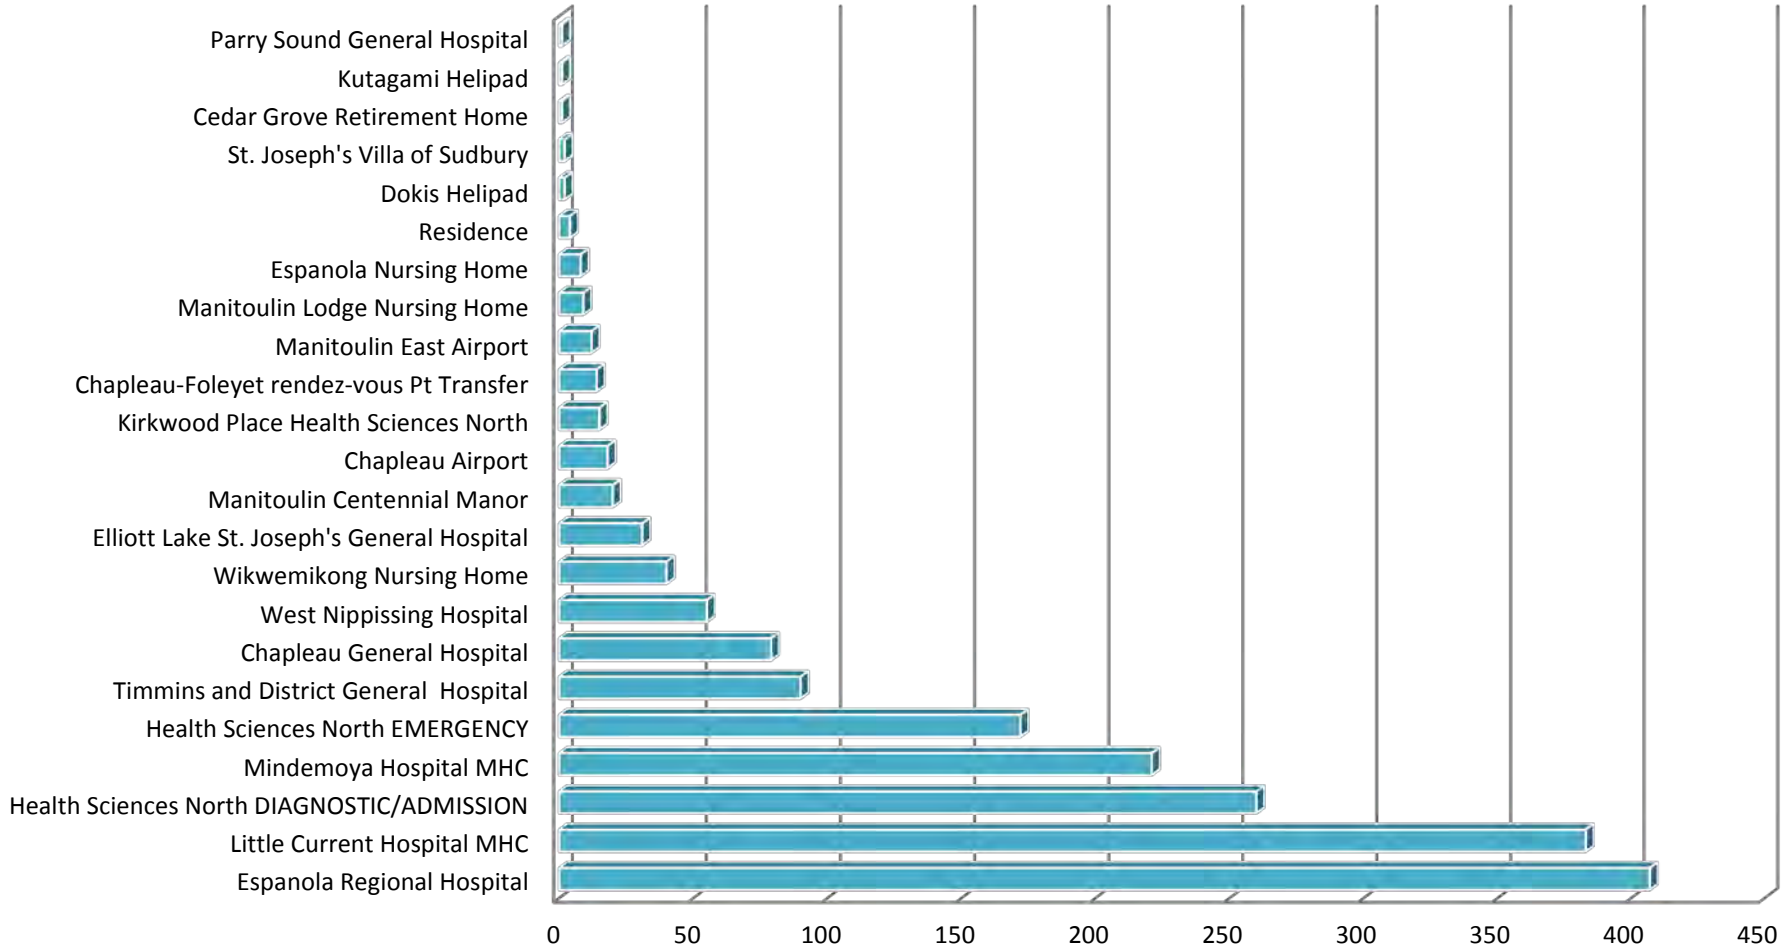

Manitoulin Sudbury DSB

Most Common Ambulance Destinations Jan 1 - April 30, 2013