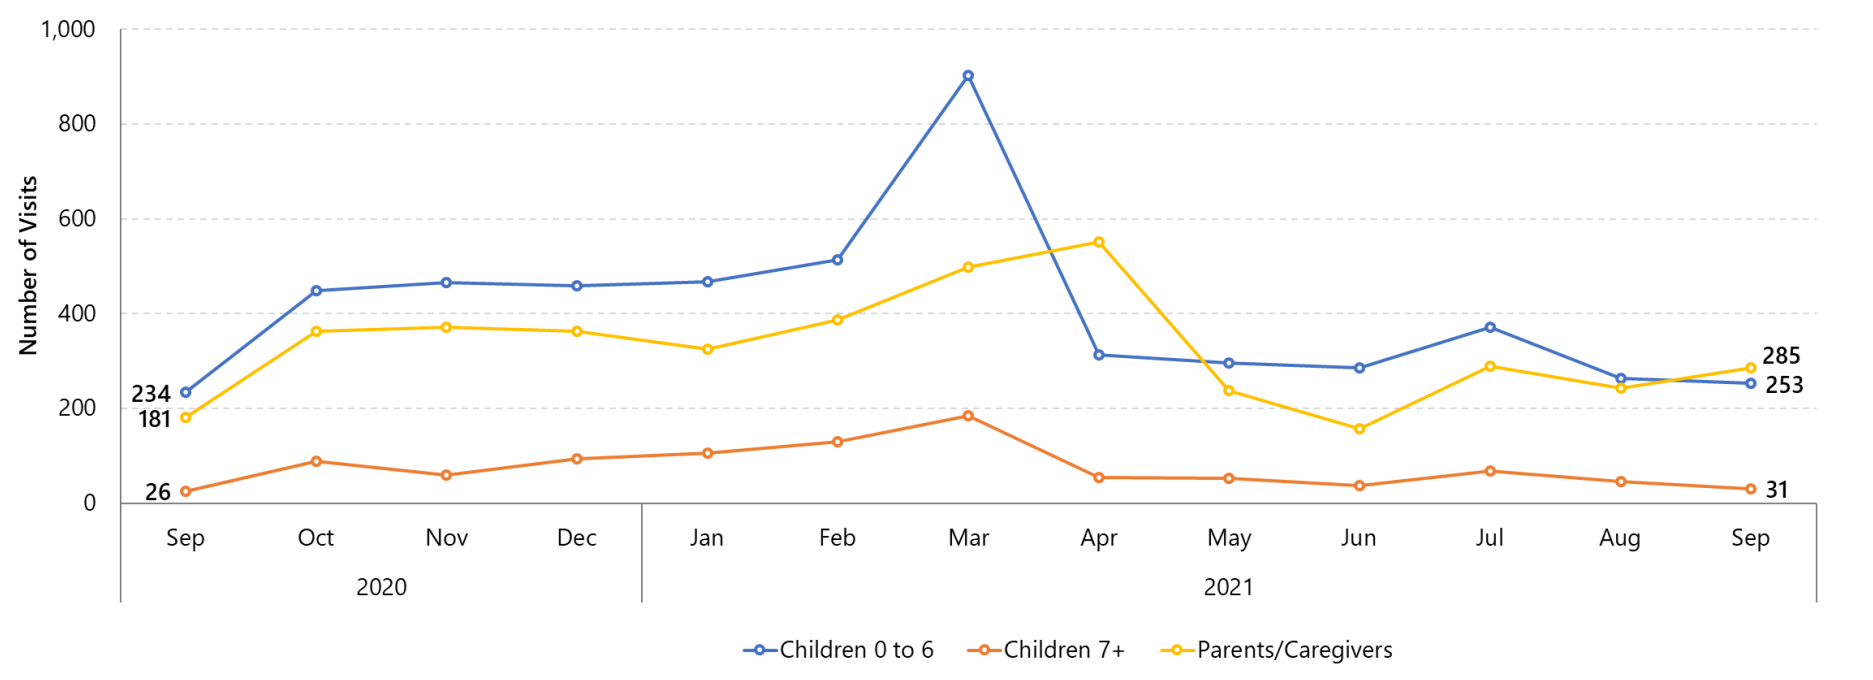

Total Visits Made to EarlyON Centres September 2020 to September 2021

For more information on children's services, please contact the Manitoulin-Sudbury District Services Board at (705) 862-7850 or Toll-Free 1-800-667-3145 or visit our website <https://www.msdsb.net/cs-overview>