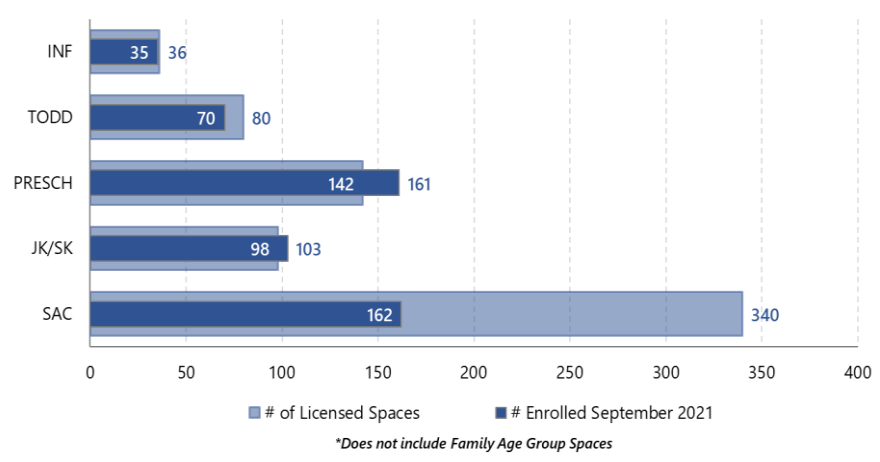

Children's Services – as of September 2021

LICENSED CHILD CARE

17

Licensed Child Care Sites

14

Sites located in schools

2

Open Home Daycare Sites

803

Total children enrolled since January 2021

110

New children enrolled in September 2021

Licensed Child Care Spaces *excluding home daycare

Number of Licensed Child Care Spaces by LCGs

Number of Children Enrolled 2020 vs. 2021

Ongoing Child Care Clients for September 2021

Enrollment Statistics for September 2021

LCG	# Children Enrolled	Full Fee	Subsidized
LaCloche	252	181	71
Manitoulin Island	163	118	45
Sudbury East	63	56	7
Sudbury North	53	36	17