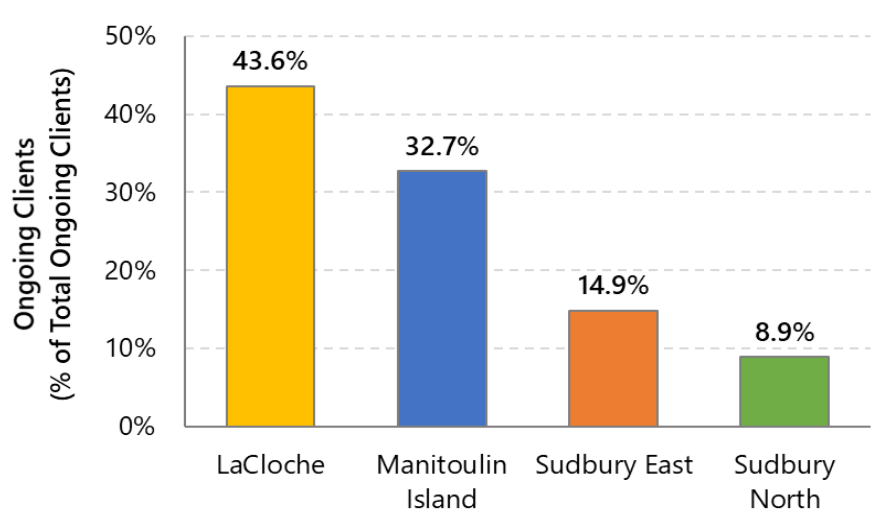

803

Total children enrolled since January 2021

110

New children enrolled in September 2021

Licensed Child Care Spaces *excluding home daycare

Number of Licensed Child Care Spaces by LCGs

Number of Children Enrolled 2020 vs. 2021

Ongoing Child Care Clients for September 2021

Enrollment Statistics for September 2021

LCG	# Children Enrolled	Full Fee	Subsidized
LaCloche	252	181	71
Manitoulin Island	163	118	45
Sudbury East	63	56	7
Sudbury North	53	36	17