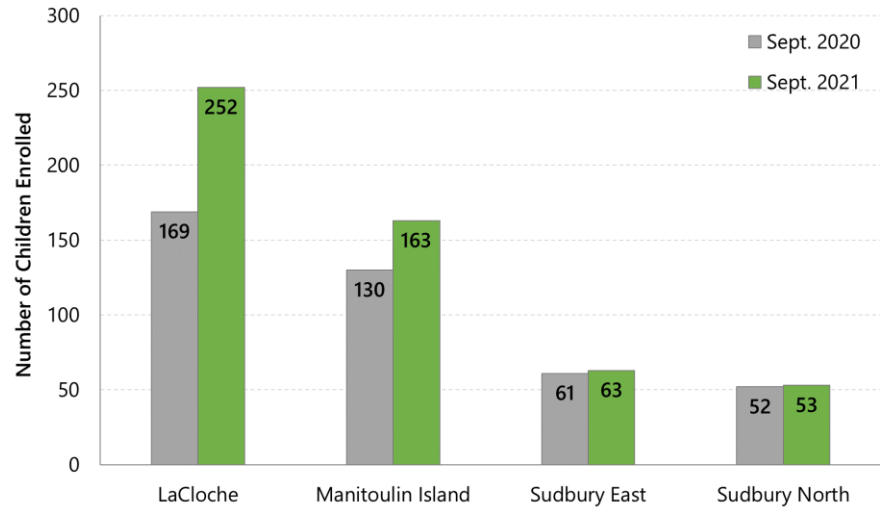

803

Total children enrolled since January 2021

110

New children enrolled in September 2021

Licensed Child Care Spaces *excluding home daycare

Number of Licensed Child Care Spaces by LCGs

Number of Children Enrolled 2020 vs. 2021

Ongoing Child Care Clients for September 2021

Enrollment Statistics for September 2021

LCG	# Children Enrolled	Full Fee	Subsidized
LaCloche	252	181	71
Manitoulin Island	163	118	45
Sudbury East	63	56	7
Sudbury North	53	36	17

Enrollment by Age Group for September 2021

LCG	INF	TODD	PRESCH	JK	SK	SAC
LaCloche	25	27	75	33	19	73
Manitoulin Island	9	20	47	19	9	59
Sudbury East	1	17	24	6	4	11
Sudbury North	0	6	15	4	9	19

Children's Services – as of September 2021