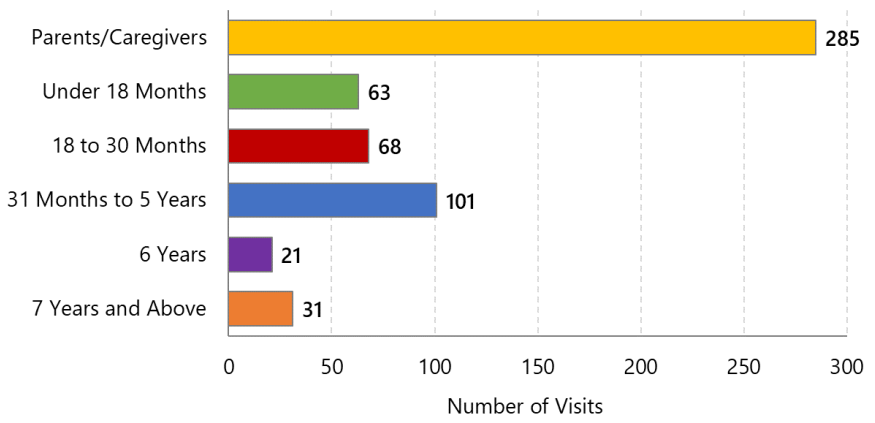

678

Children Served since January 2021

436

Parents/Caregivers Served since January 2021

September 2021	Total EarlyON Visits	Total Activity Kits
Parents/Caregivers	130	155
Children 0-6	135	118
Children 7+	9	22

Total EarlyON Visits and Activity Kits by Small Age Groups in September 2021

Total EarlyON Visits is a count of all visits part of regular programming, either from KEyON or paper sign-ins.

Total Activity Kits is a count of Activity Kits that have been distributed to parents and children, outside of regular programming.