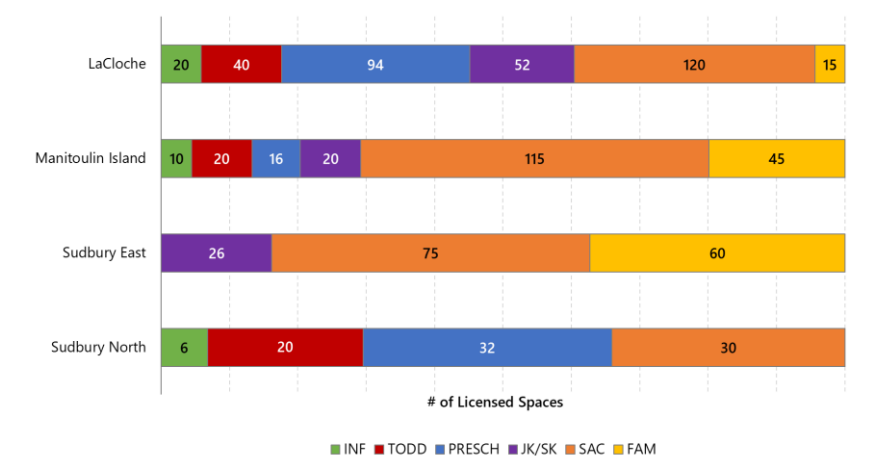

Children's Services – as of September 2021

LICENSED CHILD CARE

17

Licensed Child Care Sites

14

Sites located in schools

2

Open Home Daycare Sites

803

Total children enrolled since January 2021

110

New children enrolled in September 2021

Licensed Child Care Spaces *excluding home daycare

Number of Licensed Child Care Spaces by LCGs

Number of Children Enrolled 2020 vs. 2021

Ongoing Child Care Clients for September 2021

Enrollment Statistics for September 2021

LCG	# Children Enrolled	Full Fee	Subsidized
LaCloche	252	181	71
Manitoulin Island	163	118	45
Sudbury East	63	56	7
Sudbury North	53	36	17

Enrollment by Age Group for September 2021

LCG	INF	TODD	PRESCH	JK	SK	SAC
LaCloche	25	27	75	33	19	73
Manitoulin Island	9	20	47	19	9	59
Sudbury East	1	17	24	6	4	11
Sudbury North	0	6	15	4	9	19

Children's Services – as of September 2021