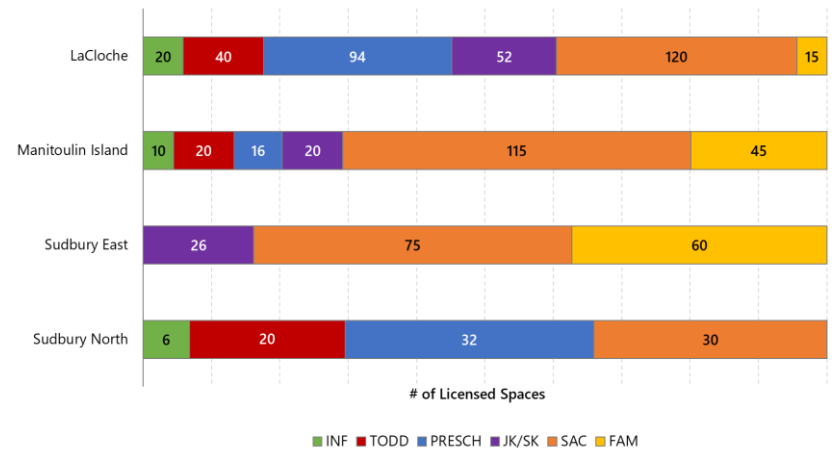

### LICENSED CHILD CARE

**17**

Licensed Child Care Sites

**14**

Sites located in schools

**2**

Open Home Daycare Sites

**843**

Total children enrolled since January 2021

**40**

New children enrolled in October 2021

#### Licensed Child Care Spaces

#### Number of Licensed Child Care Spaces by LCGs