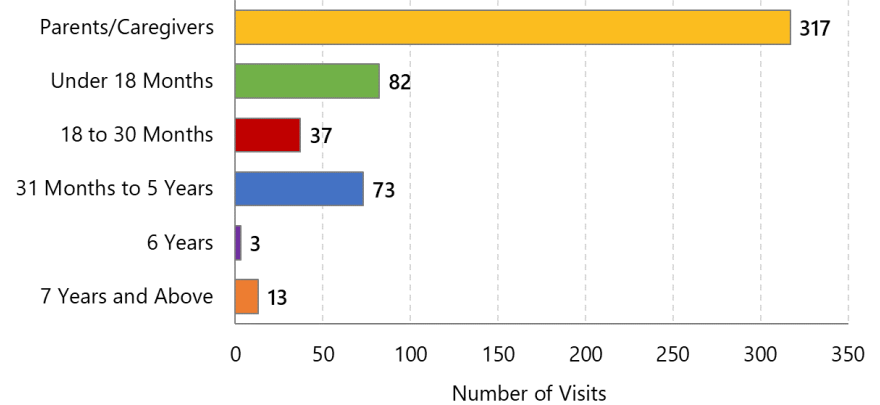

**697**

**Children Served since January 2021**

**452**

**Parents/Caregivers Served since January 2021**

October 2021	Total EarlyON Visits	Total Activity Kits
Parents/Caregivers	139	178
Children 0-6	165	30
Children 7+	5	8

### Total EarlyON Visits and Activity Kits by Small Age Groups in October 2021

**Total EarlyON Visits** is a count of all visits part of regular programming, either from KEyON or paper sign-ins.

**Total Activity Kits** is a count of Activity Kits that have been distributed to parents and children, outside of regular programming.