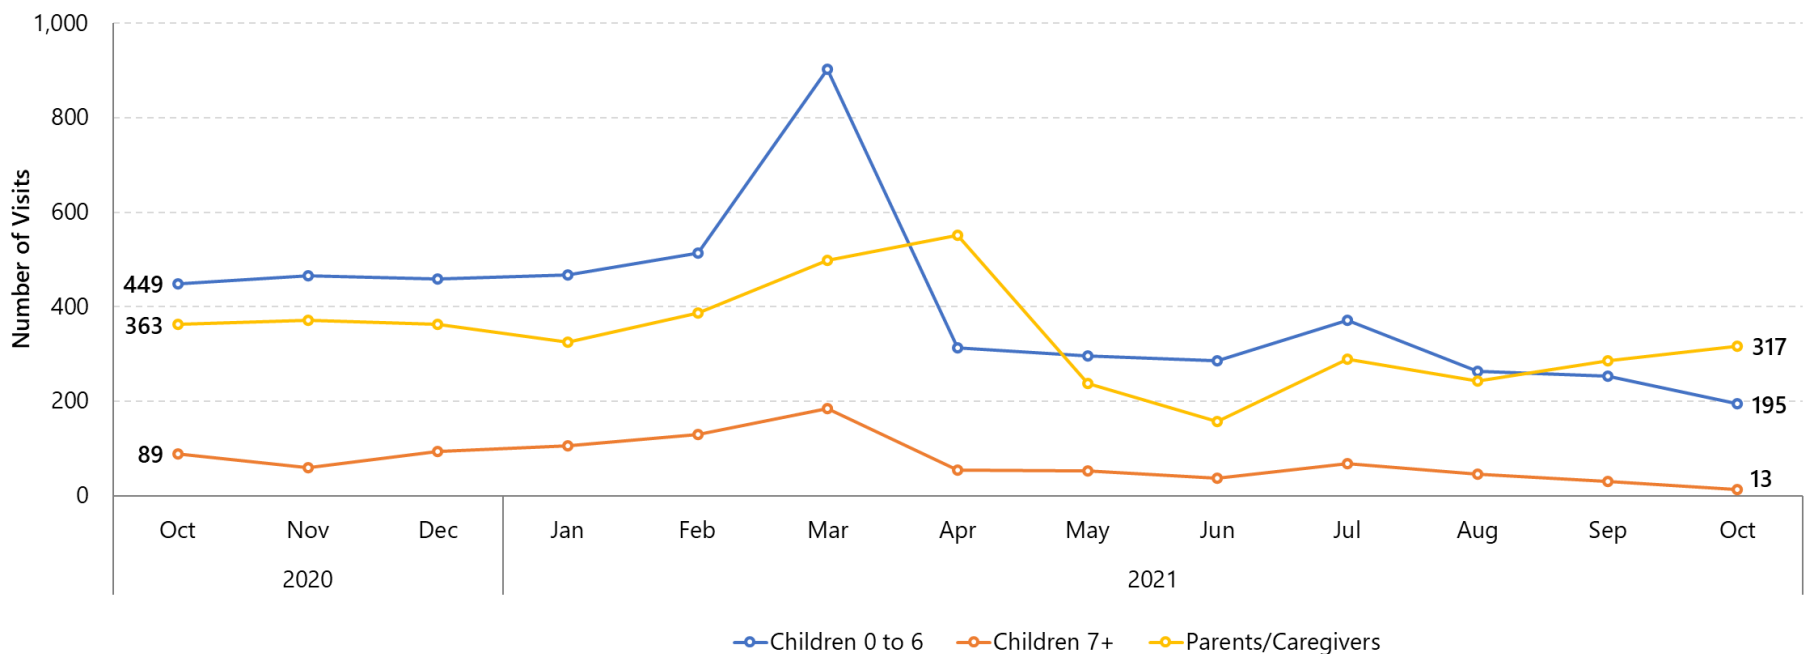

Total Visits Made to EarlyON Centres October 2020 to October 2021

For more information on children's services, please contact the Manitoulin-Sudbury District Services Board at (705) 862-7850 or Toll-Free 1-800-667-3145 or visit our website <https://www.msdsb.net/cs-overview>