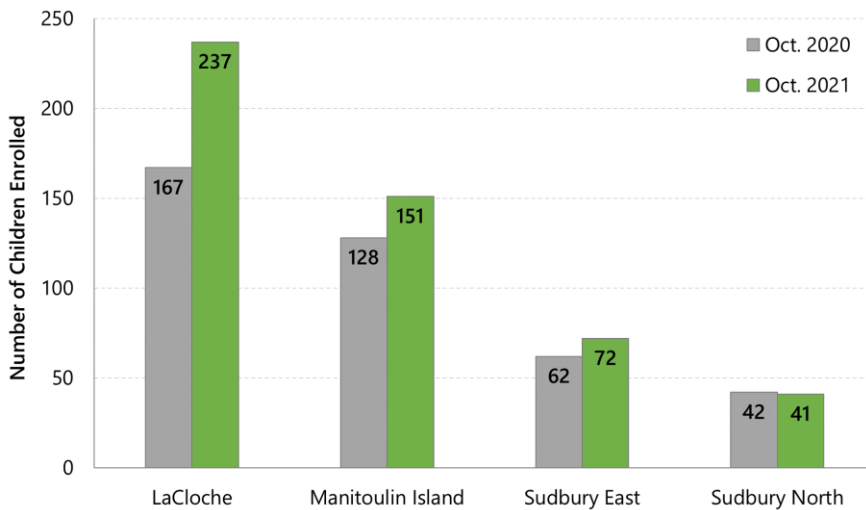

Number of Children Enrolled 2020 vs. 2021