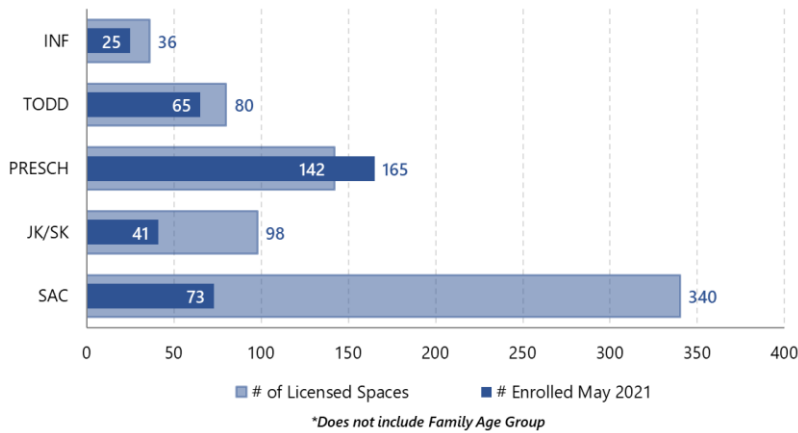

Children's Services – as of May 2021

LICENSED CHILD CARE

17

Licensed Child Care Sites

14

Sites located in schools

2

Open Home Daycare Sites

522

Total children enrolled since January 2021

21

New children enrolled in May 2021

Licensed Child Care Spaces *excluding home daycare

Number of Licensed Child Care Spaces by LCGs

Number of Children Enrolled 2020 vs. 2021

Ongoing Child Care Clients for May 2021

Enrollment Statistics for May 2021

LCG	# Children Enrolled	Full Fee	Subsidized	ECC
LaCloche	160	84	44	32
Manitoulin Island	106	61	16	29
Sudbury East	66	47	15	4
Sudbury North	37	20	2	15