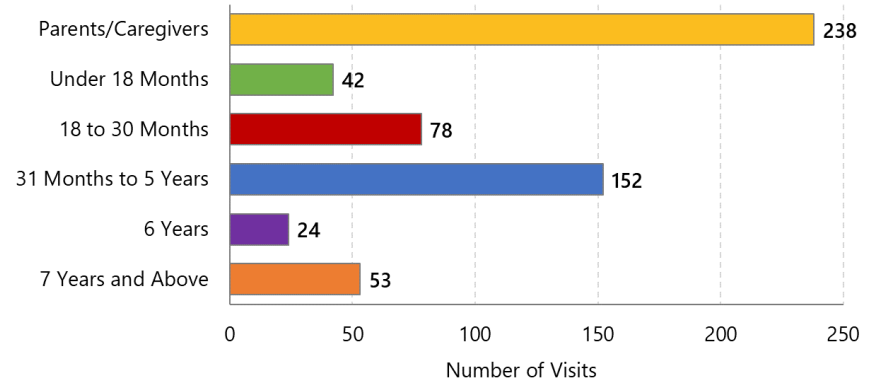

616

Children
Served since
January 2021

361

Parents/Caregivers
Served since
January 2021

May 2021	Total EarlyON Visits	Total Activity Kits
Parents/Caregivers	74	164
Children 0-6	66	231
Children 7+	12	41

Total EarlyON Visits is a count of all visits part of regular programming, either from KEyON or paper sign-ins.

Total Activity Kits is a count of Activity Kits that have been distributed to parents and children, outside of regular programming.

Total EarlyON Visits and Activity Kits by Small Age Groups in May 2021