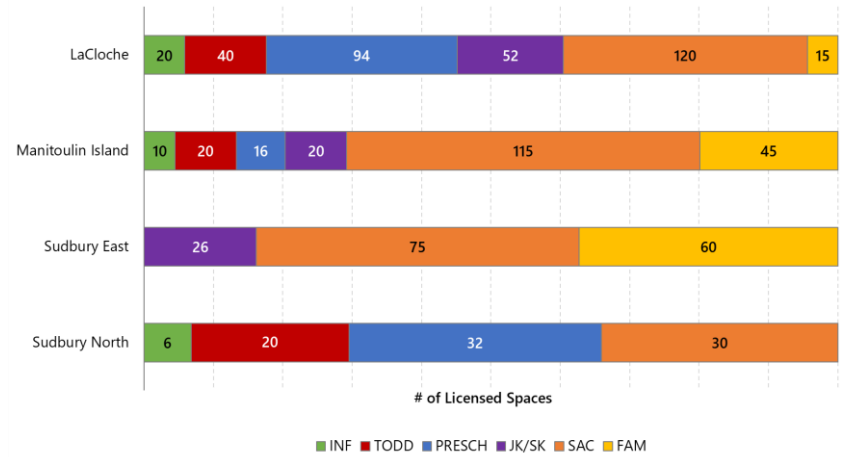

Children's Services – as of May 2021

LICENSED CHILD CARE

17

Licensed Child Care Sites

14

Sites located in schools

2

Open Home Daycare Sites

522

Total children enrolled since January 2021

21

New children enrolled in May 2021

Licensed Child Care Spaces *excluding home daycare

Number of Licensed Child Care Spaces by LCGs

Number of Children Enrolled 2020 vs. 2021

Ongoing Child Care Clients for May 2021

Enrollment Statistics for May 2021

LCG	# Children Enrolled	Full Fee	Subsidized	ECC
LaCloche	160	84	44	32
Manitoulin Island	106	61	16	29
Sudbury East	66	47	15	4
Sudbury North	37	20	2	15