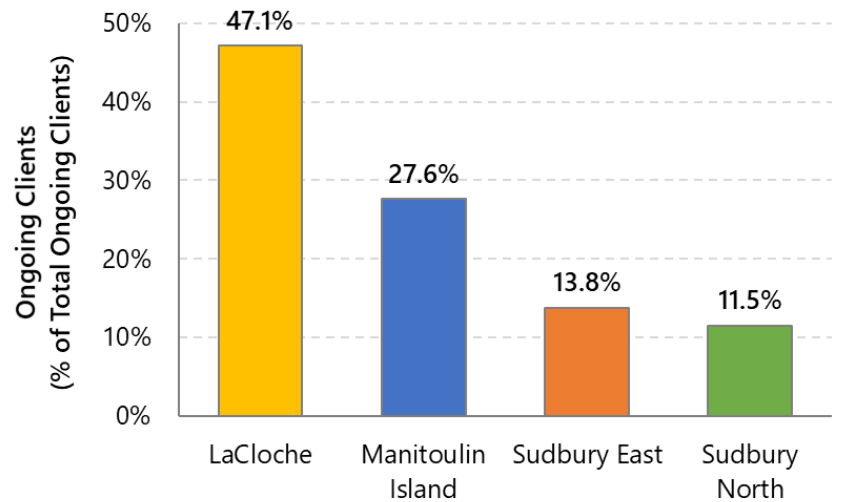

Children's Services – as of May 2021

LICENSED CHILD CARE

17

Licensed Child Care Sites

14

Sites located in schools

2

Open Home Daycare Sites

522

Total children enrolled since January 2021

21

New children enrolled in May 2021

Licensed Child Care Spaces *excluding home daycare

Number of Licensed Child Care Spaces by LCGs

Number of Children Enrolled 2020 vs. 2021

Ongoing Child Care Clients for May 2021

Enrollment Statistics for May 2021

LCG	# Children Enrolled	Full Fee	Subsidized	ECC
LaCloche	160	84	44	32
Manitoulin Island	106	61	16	29
Sudbury East	66	47	15	4
Sudbury North	37	20	2	15