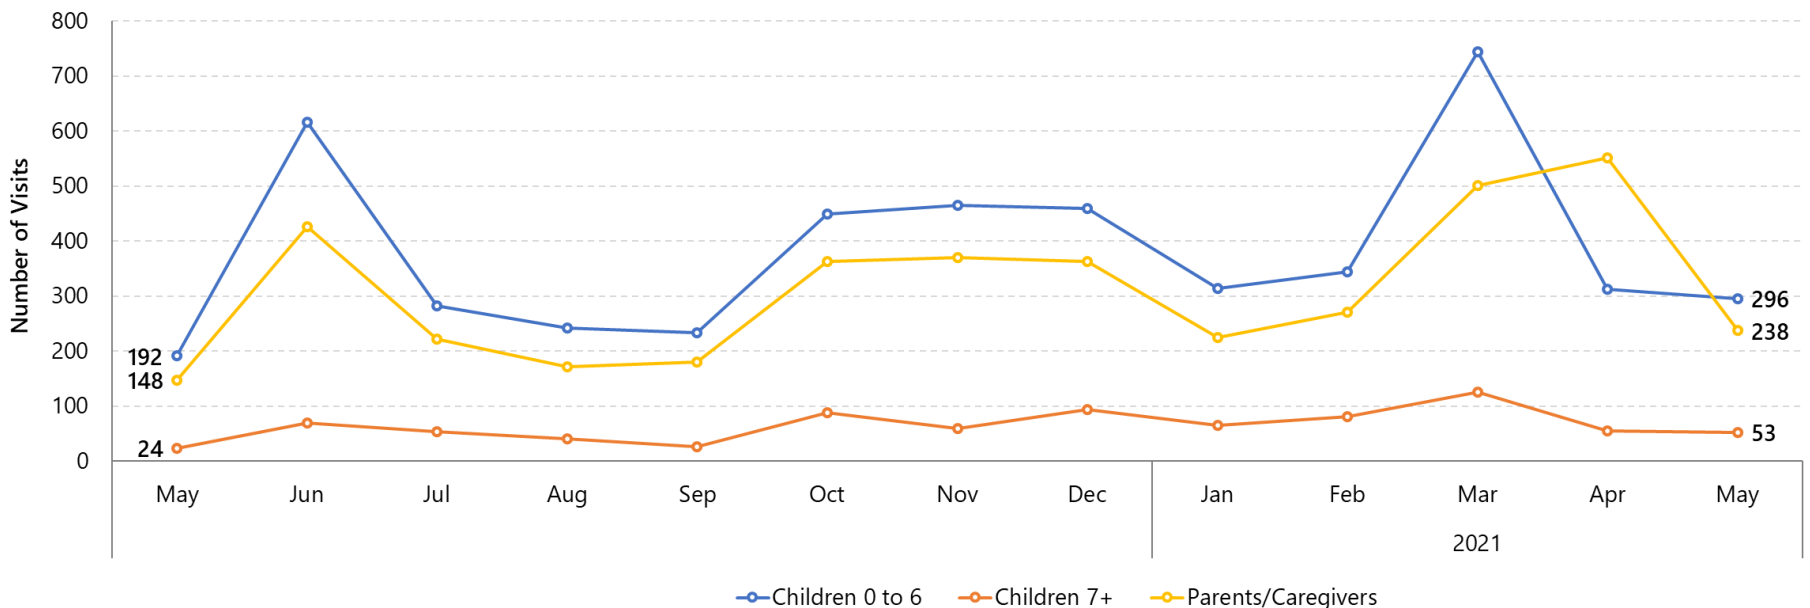

Total Visits Made to EarlyON Centres May 2020 to May 2021

For more information on children's services, please contact the Manitoulin-Sudbury District Services Board at (705) 862-7850 or Toll-Free 1-800-667-3145 or visit our website <https://www.msdsb.net/cs-overview>