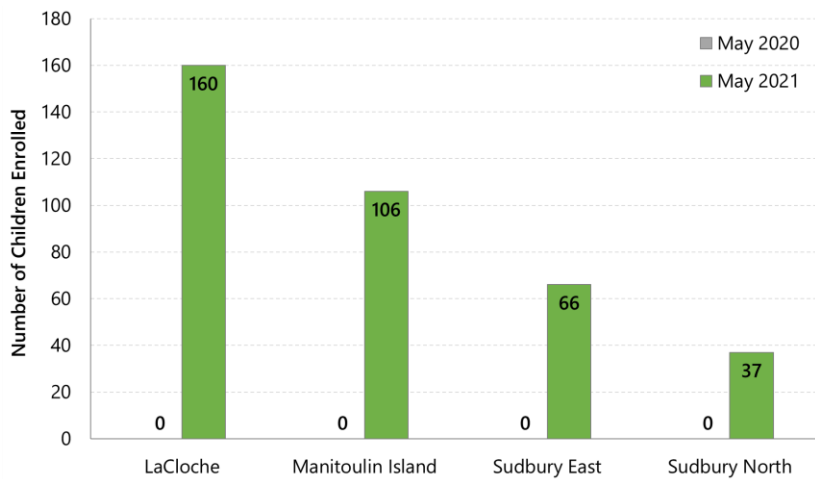

522

Total children enrolled since January 2021

21

New children enrolled in May 2021

Licensed Child Care Spaces *excluding home daycare

Number of Licensed Child Care Spaces by LCGs

Number of Children Enrolled 2020 vs. 2021

Ongoing Child Care Clients for May 2021

Enrollment Statistics for May 2021

LCG	# Children Enrolled	Full Fee	Subsidized	ECC
LaCloche	160	84	44	32
Manitoulin Island	106	61	16	29
Sudbury East	66	47	15	4
Sudbury North	37	20	2	15