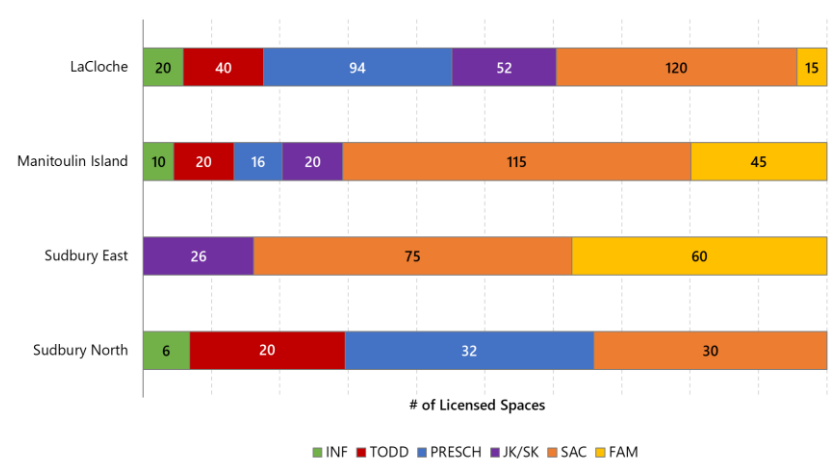

Children's Services – as of June 2021

LICENSED CHILD CARE

17

Licensed Child Care Sites

14

Sites located in schools

2

Open Home Daycare Sites

539

Total children enrolled since January 2021

17

New children enrolled in June 2021

Licensed Child Care Spaces *excluding home daycare

Number of Licensed Child Care Spaces by LCGs

Number of Children Enrolled 2020 vs. 2021

Ongoing Child Care Clients for June 2021

Enrollment Statistics for June 2021

LCG	# Children Enrolled	Full Fee	Subsidized	ECC
LaCloche	142	73	46	23
Manitoulin Island	111	79	22	10
Sudbury East	43	35	8	0
Sudbury North	49	21	4	24

Enrollment by Age Group for June 2021

LCG	INF	TODD	PRESCH	JK	SK	SAC
LaCloche	10	21	80	6	14	11
Manitoulin Island	9	23	47	2	6	24
Sudbury East	2	9	26	2	2	2
Sudbury North	1	7	12	4	8	17

Children's Services – as of June 2021