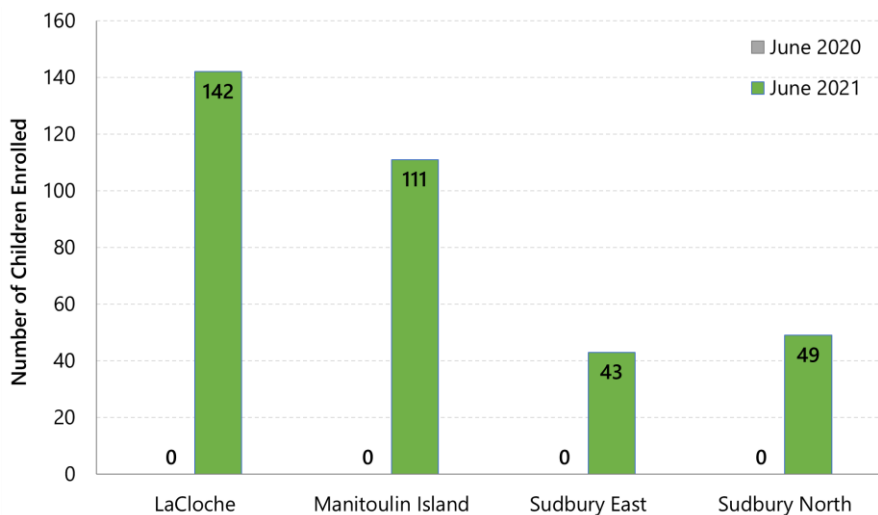

539

Total children enrolled since January 2021

17

New children enrolled in June 2021

Licensed Child Care Spaces *excluding home daycare

Number of Licensed Child Care Spaces by LCGs

Number of Children Enrolled 2020 vs. 2021

Ongoing Child Care Clients for June 2021

Enrollment Statistics for June 2021

LCG	# Children Enrolled	Full Fee	Subsidized	ECC
LaCloche	142	73	46	23
Manitoulin Island	111	79	22	10
Sudbury East	43	35	8	0
Sudbury North	49	21	4	24