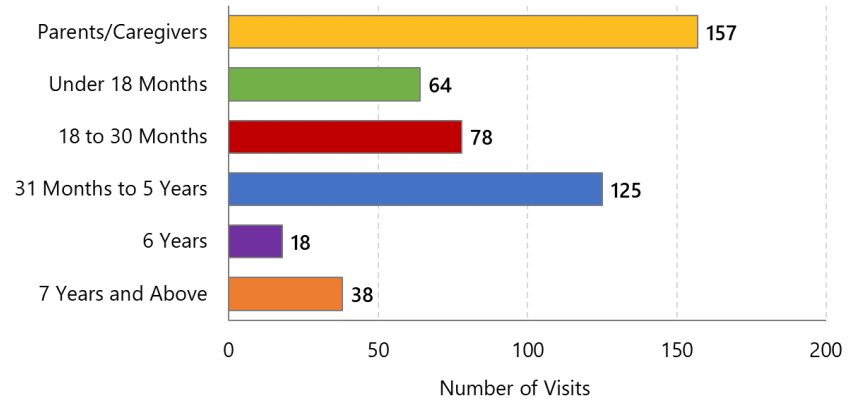

620

Children
Served since
January 2021

365

Parents/Caregivers
Served since
January 2021

June 2021	Total EarlyON Visits	Total Activity Kits
Parents/Caregivers	40	117
Children 0-6	41	245
Children 7+	8	30

Total EarlyON Visits and Activity Kits by Small Age Groups in June 2021

Total EarlyON Visits is a count of all visits part of regular programming, either from KEyON or paper sign-ins.

Total Activity Kits is a count of Activity Kits that have been distributed to parents and children, outside of regular programming.