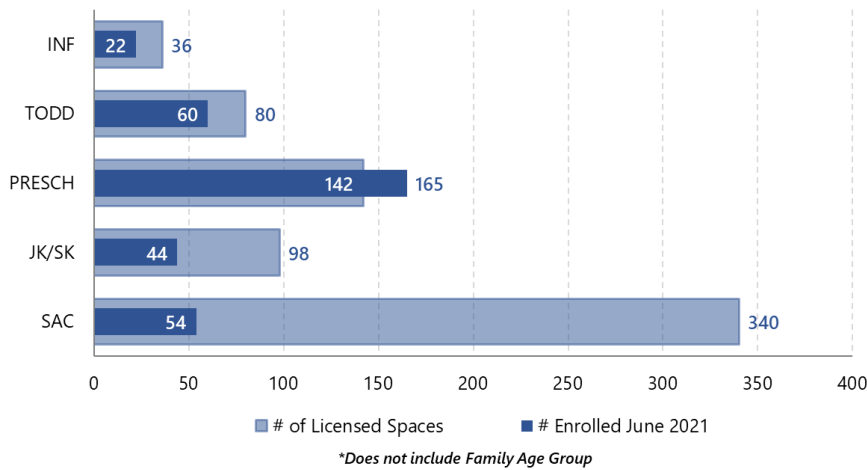

Children's Services – as of June 2021

LICENSED CHILD CARE

17

Licensed Child Care Sites

14

Sites located in schools

2

Open Home Daycare Sites

539

Total children enrolled since January 2021

17

New children enrolled in June 2021

Licensed Child Care Spaces *excluding home daycare

Number of Licensed Child Care Spaces by LCGs

Number of Children Enrolled 2020 vs. 2021

Ongoing Child Care Clients for June 2021

Enrollment Statistics for June 2021

LCG	# Children Enrolled	Full Fee	Subsidized	ECC
LaCloche	142	73	46	23
Manitoulin Island	111	79	22	10
Sudbury East	43	35	8	0
Sudbury North	49	21	4	24