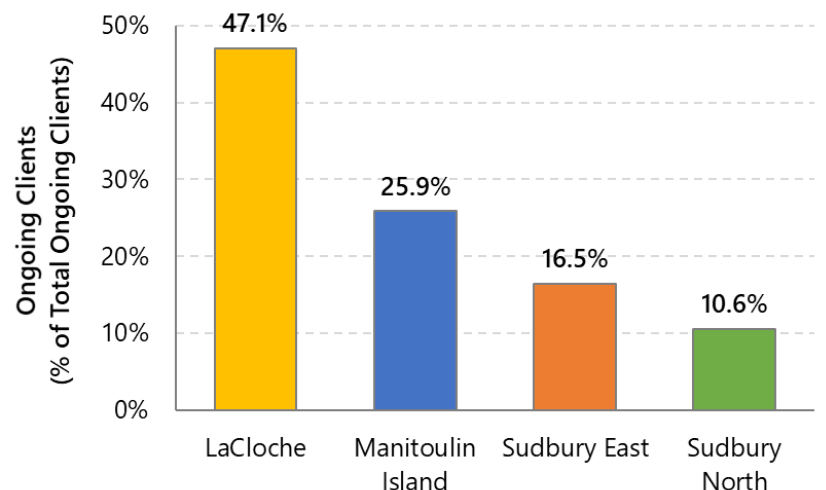

Children's Services – as of June 2021

LICENSED CHILD CARE

17

Licensed Child Care Sites

14

Sites located in schools

2

Open Home Daycare Sites

539

Total children enrolled since January 2021

17

New children enrolled in June 2021

Licensed Child Care Spaces *excluding home daycare

Number of Licensed Child Care Spaces by LCGs

Number of Children Enrolled 2020 vs. 2021

Ongoing Child Care Clients for June 2021

Enrollment Statistics for June 2021

LCG	# Children Enrolled	Full Fee	Subsidized	ECC
LaCloche	142	73	46	23
Manitoulin Island	111	79	22	10
Sudbury East	43	35	8	0
Sudbury North	49	21	4	24