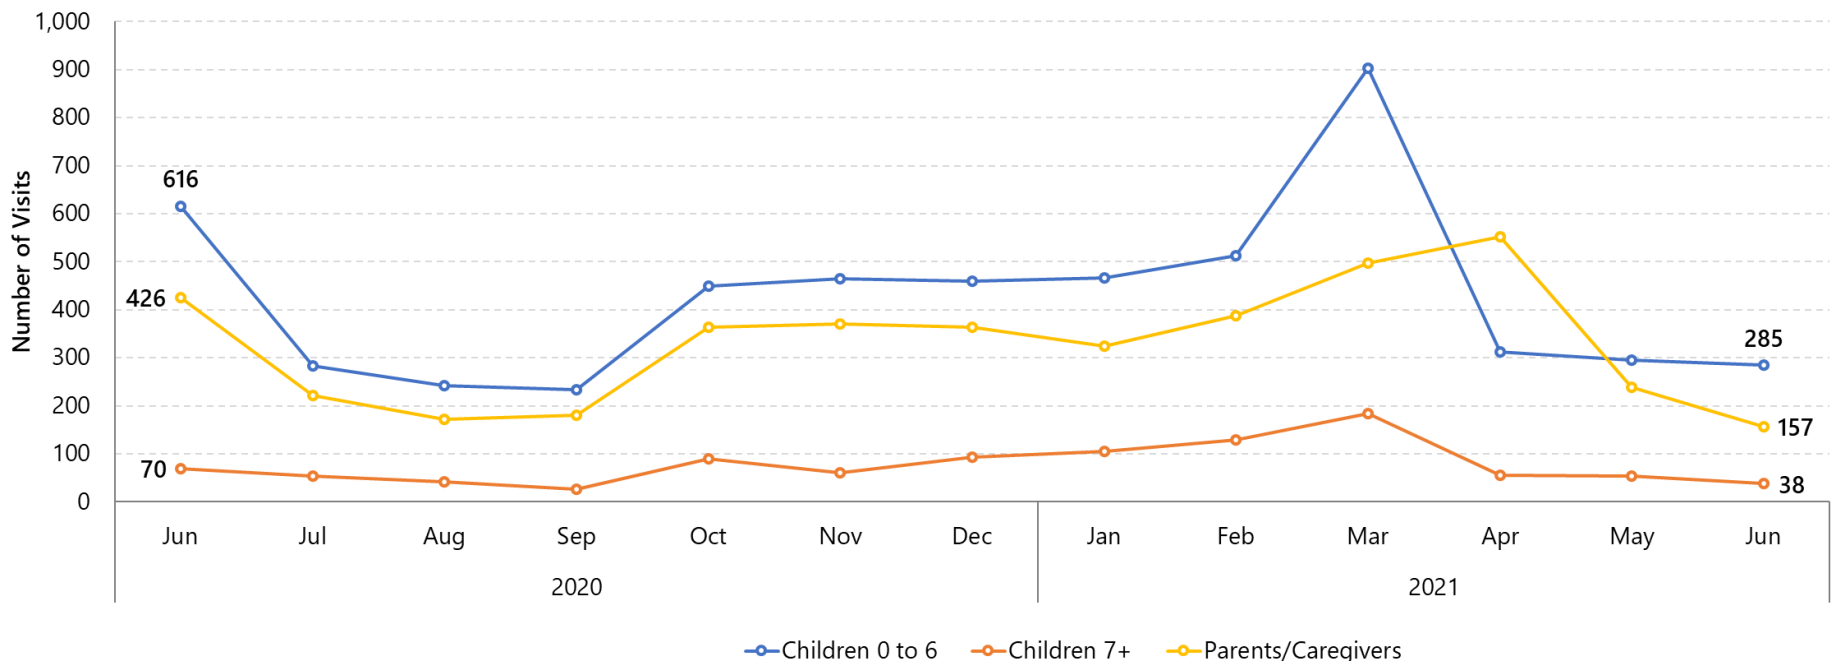

Total Visits Made to EarlyON Centres June 2020 to June 2021

For more information on children's services, please contact the Manitoulin-Sudbury District Services Board at (705) 862-7850 or Toll-Free 1-800-667-3145 or visit our website <https://www.msdsb.net/cs-overview>