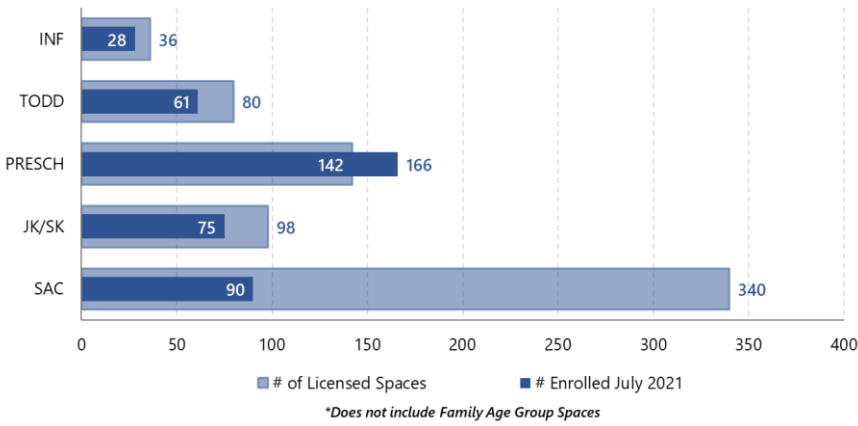

Children's Services – as of July 2021

LICENSED CHILD CARE

17

Licensed Child Care Sites

14

Sites located in schools

2

Open Home Daycare Sites

604

Total children enrolled since January 2021

65

New children enrolled in July 2021

Licensed Child Care Spaces *excluding home daycare

Number of Licensed Child Care Spaces by LCGs

Number of Children Enrolled 2020 vs. 2021

Ongoing Child Care Clients for July 2021

Enrollment Statistics for July 2021

LCG	# Children Enrolled	Full Fee	Subsidized
LaCloche	182	123	59
Manitoulin Island	146	120	26
Sudbury East	49	38	11
Sudbury North	43	30	13