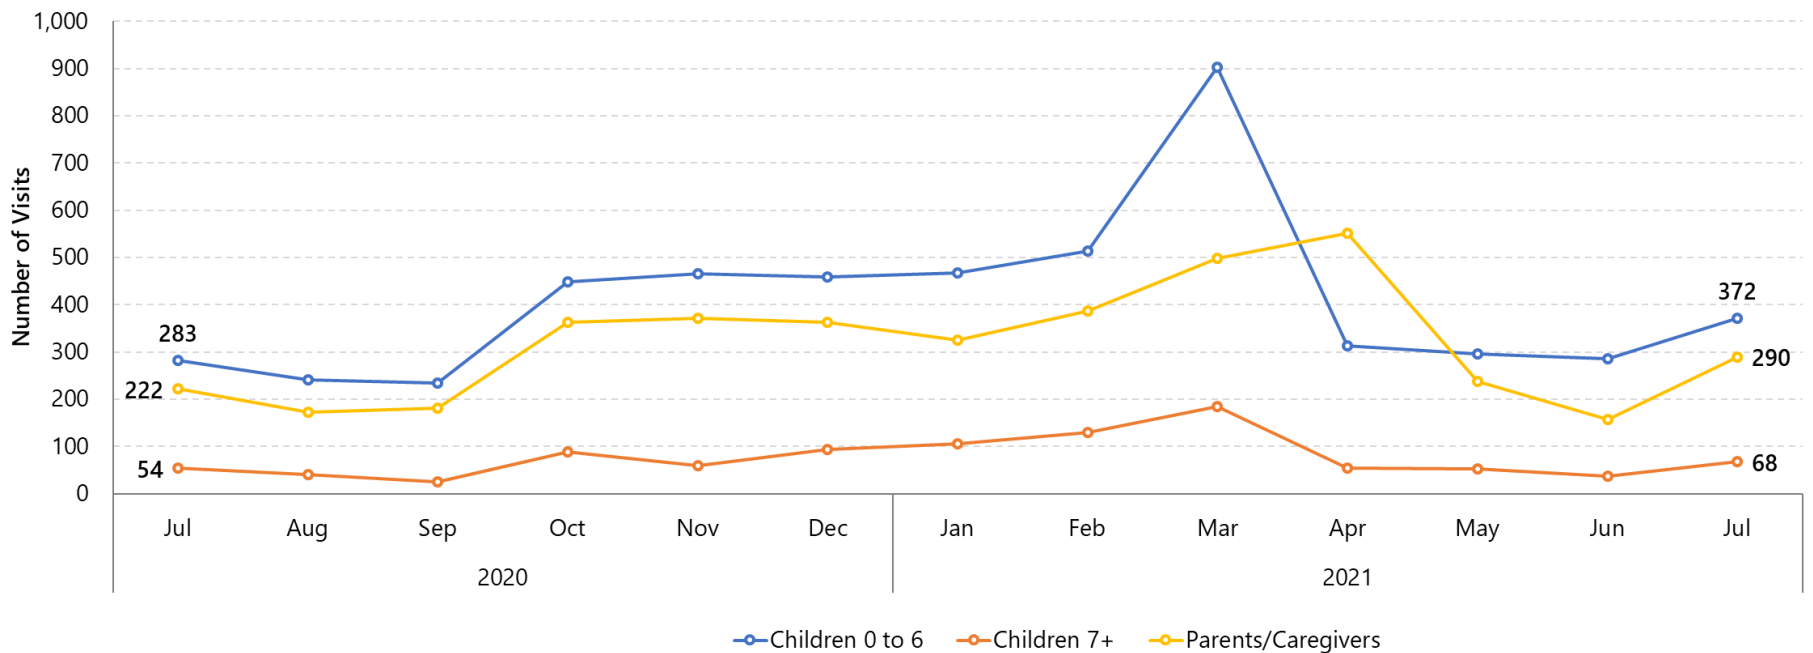

Total Visits Made to EarlyON Centres July 2020 to July 2021

For more information on children's services, please contact the Manitoulin-Sudbury District Services Board at (705) 862-7850 or Toll-Free 1-800-667-3145 or visit our website <https://www.msdsb.net/cs-overview>