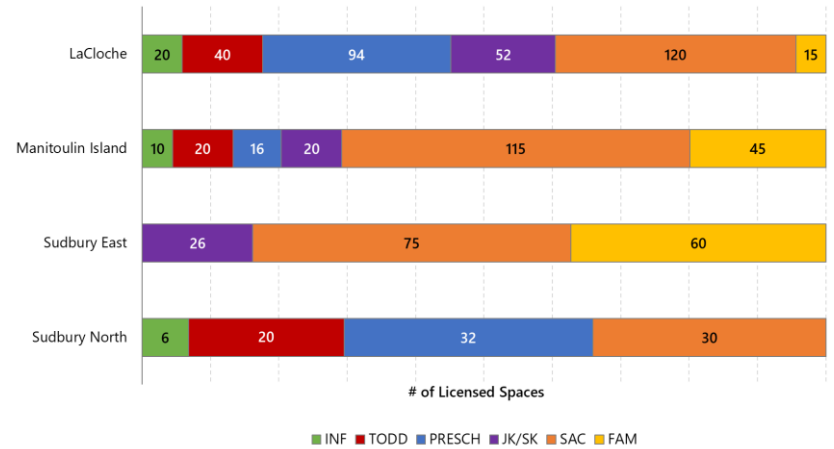

Children's Services – as of July 2021

LICENSED CHILD CARE

17

Licensed Child Care Sites

14

Sites located in schools

2

Open Home Daycare Sites

604

Total children enrolled since January 2021

65

New children enrolled in July 2021

Licensed Child Care Spaces *excluding home daycare

Number of Licensed Child Care Spaces by LCGs

Number of Children Enrolled 2020 vs. 2021

Ongoing Child Care Clients for July 2021

Enrollment Statistics for July 2021

LCG	# Children Enrolled	Full Fee	Subsidized
LaCloche	182	123	59
Manitoulin Island	146	120	26
Sudbury East	49	38	11
Sudbury North	43	30	13

Enrollment by Age Group for July 2021

LCG	INF	TODD	PRESCH	JK	SK	SAC
LaCloche	11	22	80	11	28	30
Manitoulin Island	12	23	53	5	10	43
Sudbury East	3	12	21	5	2	6
Sudbury North	2	4	12	6	8	11

Children's Services – as of July 2021