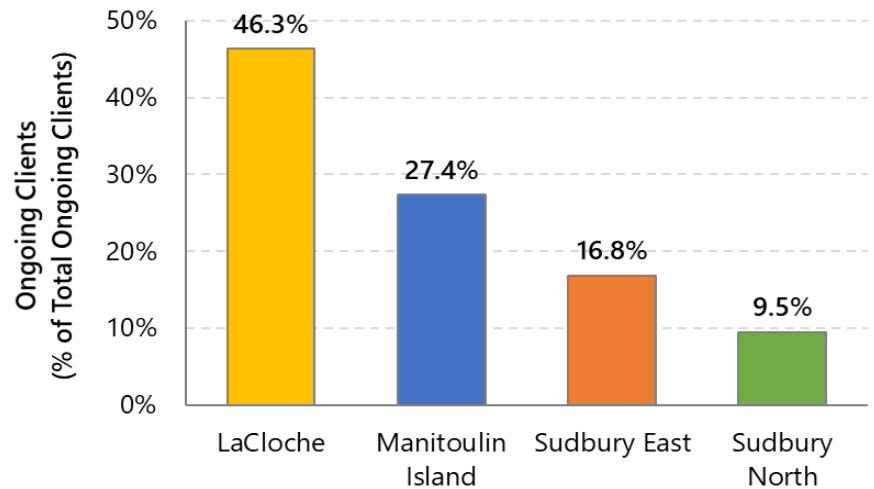

Children's Services – as of July 2021

LICENSED CHILD CARE

17

Licensed Child Care Sites

14

Sites located in schools

2

Open Home Daycare Sites

604

Total children enrolled since January 2021

65

New children enrolled in July 2021

Licensed Child Care Spaces *excluding home daycare

Number of Licensed Child Care Spaces by LCGs

Number of Children Enrolled 2020 vs. 2021

Ongoing Child Care Clients for July 2021

Enrollment Statistics for July 2021

LCG	# Children Enrolled	Full Fee	Subsidized
LaCloche	182	123	59
Manitoulin Island	146	120	26
Sudbury East	49	38	11
Sudbury North	43	30	13