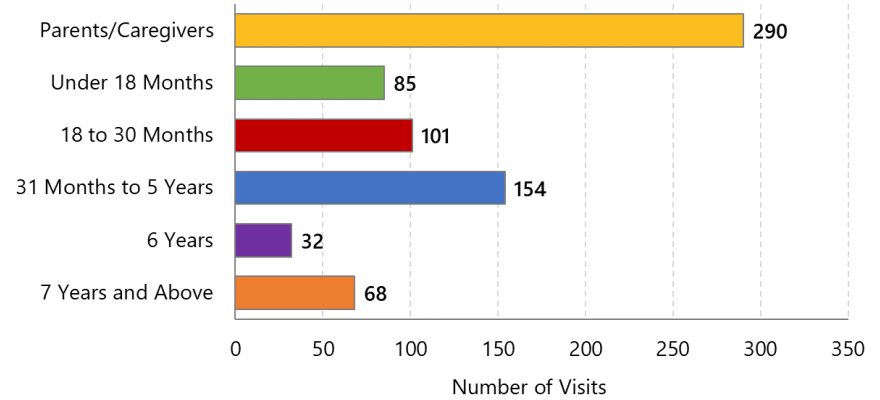

635

Children
Served since
January 2021

380

Parents/Caregivers
Served since
January 2021

July 2021	Total EarlyON Visits	Total Activity Kits
Parents/Caregivers	79	211
Children 0-6	88	284
Children 7+	10	58

Total EarlyON Visits and Activity Kits by Small Age Groups in July 2021

Total EarlyON Visits is a count of all visits part of regular programming, either from KEyON or paper sign-ins.

Total Activity Kits is a count of Activity Kits that have been distributed to parents and children, outside of regular programming.