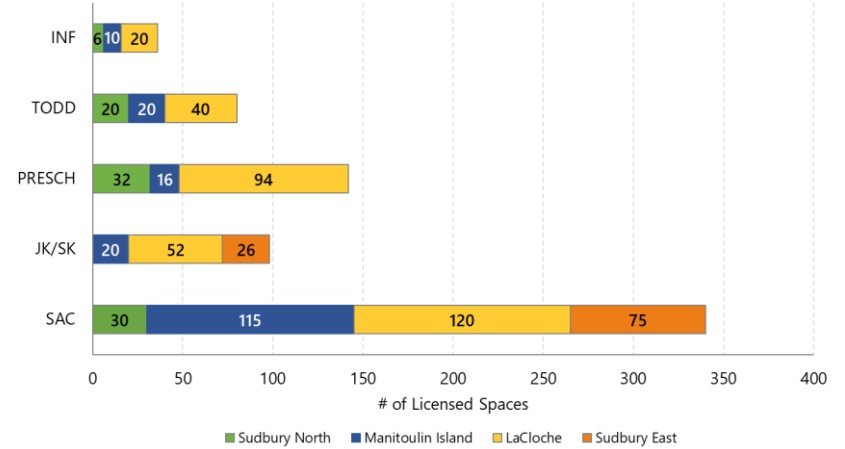

Children's Services – as of February 2021

LICENSED CHILD CARE

18

Licensed Child Care Sites

14

Sites located in schools

2

Home Daycare Sites

444

Total children enrolled since January 2021

27

New children enrolled in February 2021

Licensed Child Care Spaces *excluding home daycare

Number of Licensed Child Care Spaces by LCGs

Number of Children Enrolled 2020 vs. 2021

Ongoing Child Care Clients for February 2021

Enrollment Statistics for February 2021

LCG	# Children Enrolled	Full Fee	Subsidized
Sudbury North	46	38	8
Manitoulin Island	127	93	34
LaCloche	180	133	47
Sudbury East	62	49	13

Enrollment by Age Group for February 2021

LCG	INF	TODD	PRESCH	JK	SK	SAC
Sudbury North	2	6	15	3	6	14
Manitoulin Island	8	22	42	3	16	36
LaCloche	10	30	66	13	21	40
Sudbury East	4	13	18	2	6	19

Children's Services – as of February 2021