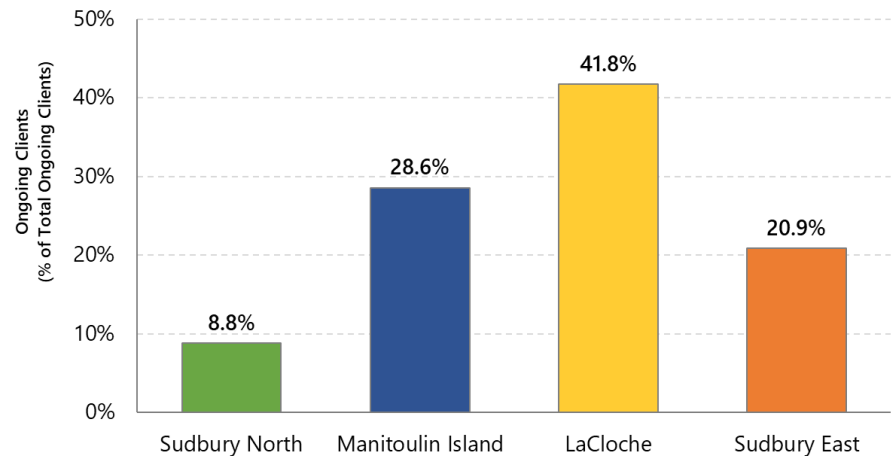

Children's Services – as of February 2021

LICENSED CHILD CARE

18

Licensed Child Care Sites

14

Sites located in schools

2

Home Daycare Sites

444

Total children enrolled since January 2021

27

New children enrolled in February 2021

Licensed Child Care Spaces *excluding home daycare

Number of Licensed Child Care Spaces by LCGs

Number of Children Enrolled 2020 vs. 2021

Ongoing Child Care Clients for February 2021

Enrollment Statistics for February 2021

LCG	# Children Enrolled	Full Fee	Subsidized
Sudbury North	46	38	8
Manitoulin Island	127	93	34
LaCloche	180	133	47
Sudbury East	62	49	13