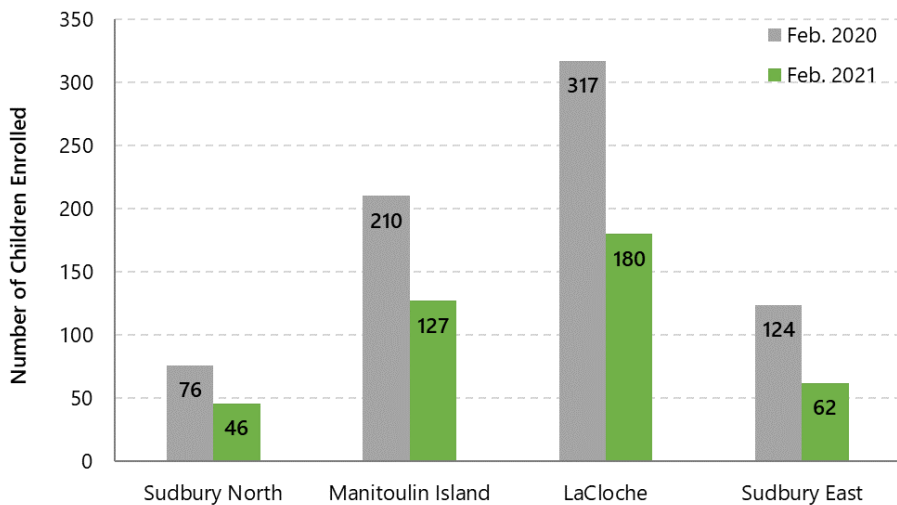

Children's Services – as of February 2021

LICENSED CHILD CARE

18

Licensed Child Care Sites

14

Sites located in schools

2

Home Daycare Sites

444

Total children enrolled since January 2021

27

New children enrolled in February 2021

Licensed Child Care Spaces *excluding home daycare

Number of Licensed Child Care Spaces by LCGs

Number of Children Enrolled 2020 vs. 2021

Ongoing Child Care Clients for February 2021

Enrollment Statistics for February 2021

LCG	# Children Enrolled	Full Fee	Subsidized
Sudbury North	46	38	8
Manitoulin Island	127	93	34
LaCloche	180	133	47
Sudbury East	62	49	13