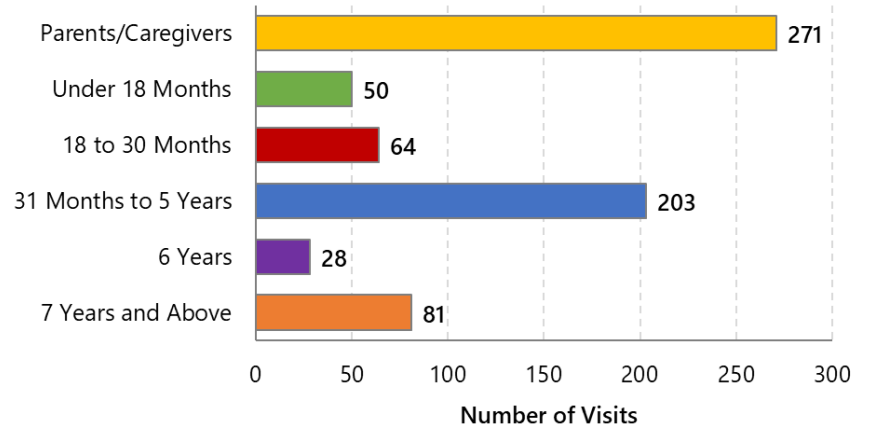

353

Children
Served since
January 2021

196

Parents/Caregivers
Served since
January 2021

2021	Total in-person visits	Total virtual visits
Parents/Caregivers	0	496
Children 0-6	0	659
Children 7+	0	146

Total in-person visits is a count of all visits recorded by KEyON (tagged as in-door) and paper sign-ins.

Total virtual visits is a count of all virtual programming recorded by KEyON (tagged as virtual) and paper sign-ins.

Total Visits by Small Age Groups in February 2021

Total Visits Made to EarlyON Centres February 2020 to February 2021