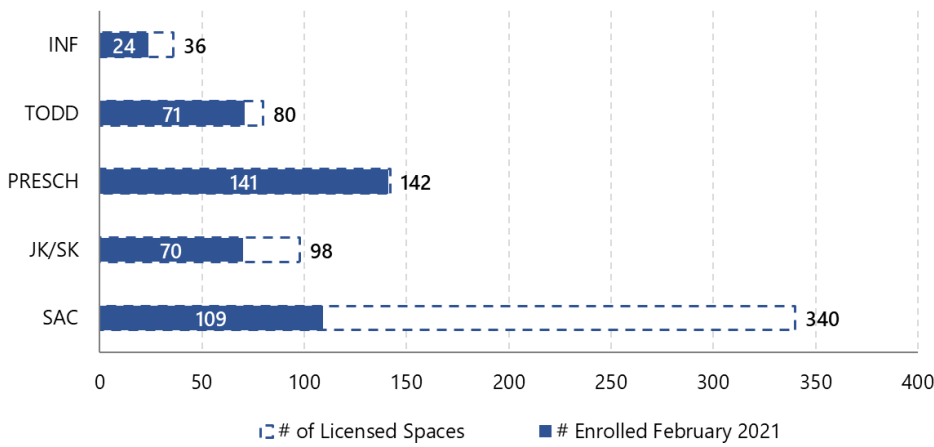

Children's Services – as of February 2021

LICENSED CHILD CARE

18

Licensed Child Care Sites

14

Sites located in schools

2

Home Daycare Sites

444

Total children enrolled since January 2021

27

New children enrolled in February 2021

Licensed Child Care Spaces *excluding home daycare

Number of Licensed Child Care Spaces by LCGs

Number of Children Enrolled 2020 vs. 2021

Ongoing Child Care Clients for February 2021

Enrollment Statistics for February 2021

LCG	# Children Enrolled	Full Fee	Subsidized
Sudbury North	46	38	8
Manitoulin Island	127	93	34
LaCloche	180	133	47
Sudbury East	62	49	13