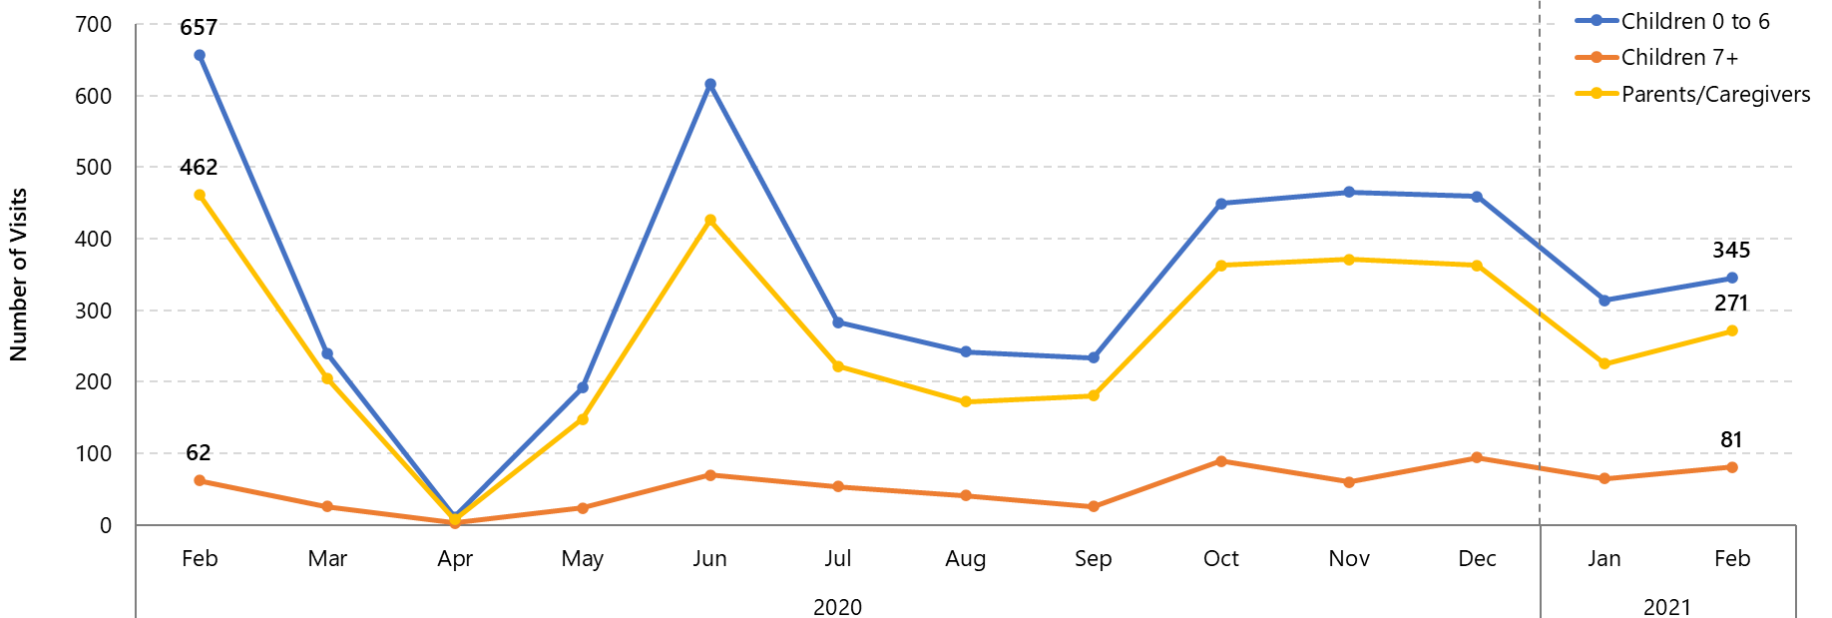

353

Children
Served since
January 2021

196

Parents/Caregivers
Served since
January 2021

2021	Total in-person visits	Total virtual visits
Parents/Caregivers	0	496
Children 0-6	0	659
Children 7+	0	146

Total in-person visits is a count of all visits recorded by KEyON (tagged as in-door) and paper sign-ins.

Total virtual visits is a count of all virtual programming recorded by KEyON (tagged as virtual) and paper sign-ins.

Total Visits by Small Age Groups in February 2021

Total Visits Made to EarlyON Centres February 2020 to February 2021