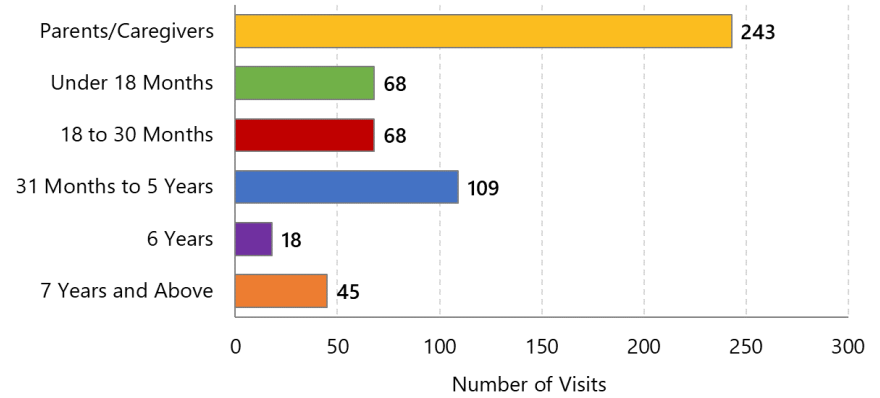

**640**

Children  
Served since  
January 2021

**400**

Parents/Caregivers  
Served since  
January 2021

August 2021	Total EarlyON Visits	Total Activity Kits
Parents/Caregivers	60	183
Children 0-6	44	219
Children 7+	4	41

### Total EarlyON Visits and Activity Kits by Small Age Groups in August 2021

**Total EarlyON Visits** is a count of all visits part of regular programming, either from KEyON or paper sign-ins.

**Total Activity Kits** is a count of Activity Kits that have been distributed to parents and children, outside of regular programming.