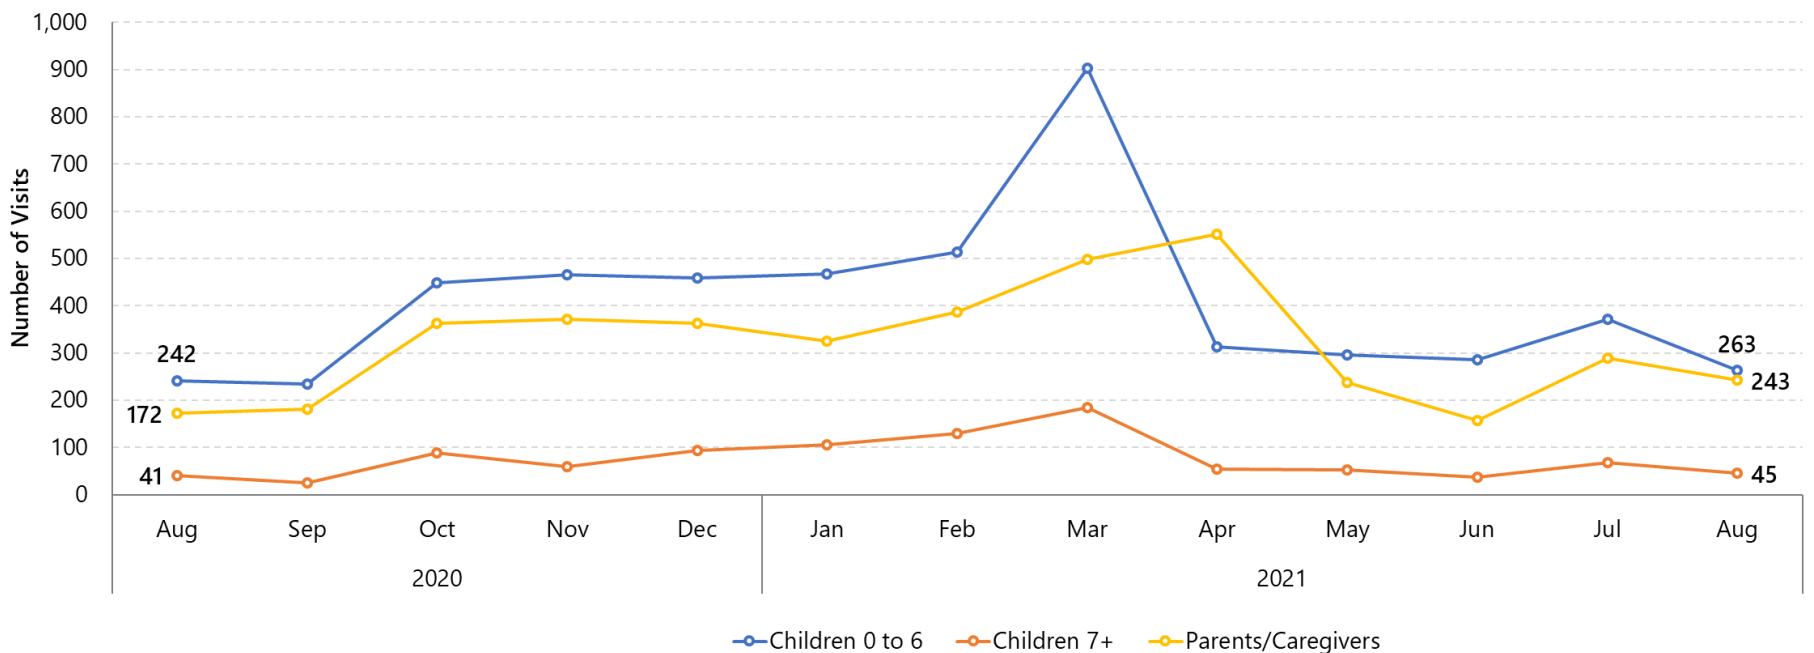

Total Visits Made to EarlyON Centres August 2020 to August 2021

For more information on children's services, please contact the Manitoulin-Sudbury District Services Board at (705) 862-7850 or Toll-Free 1-800-667-3145 or visit our website <https://www.msdsb.net/cs-overview>