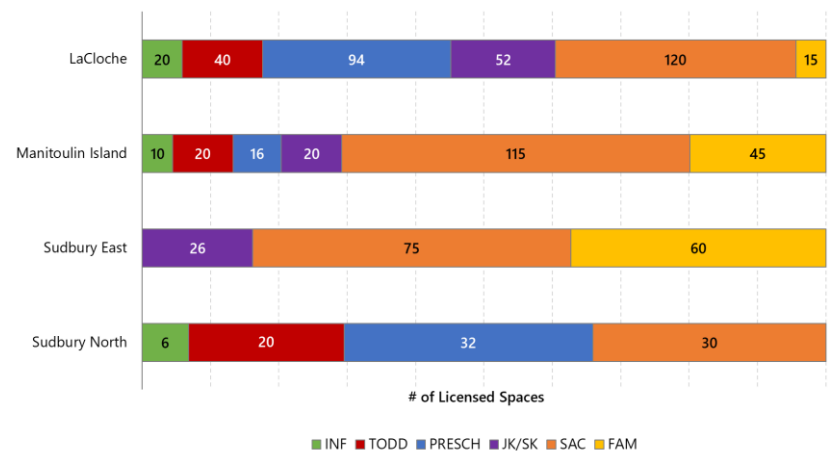

### LICENSED CHILD CARE

**17**

Licensed Child Care Sites

**14**

Sites located in schools

**2**

Open Home Daycare Sites

**693**

Total children enrolled since January 2021

**89**

New children enrolled in August 2021

#### Licensed Child Care Spaces \*excluding home daycare

#### Number of Licensed Child Care Spaces by LCGs