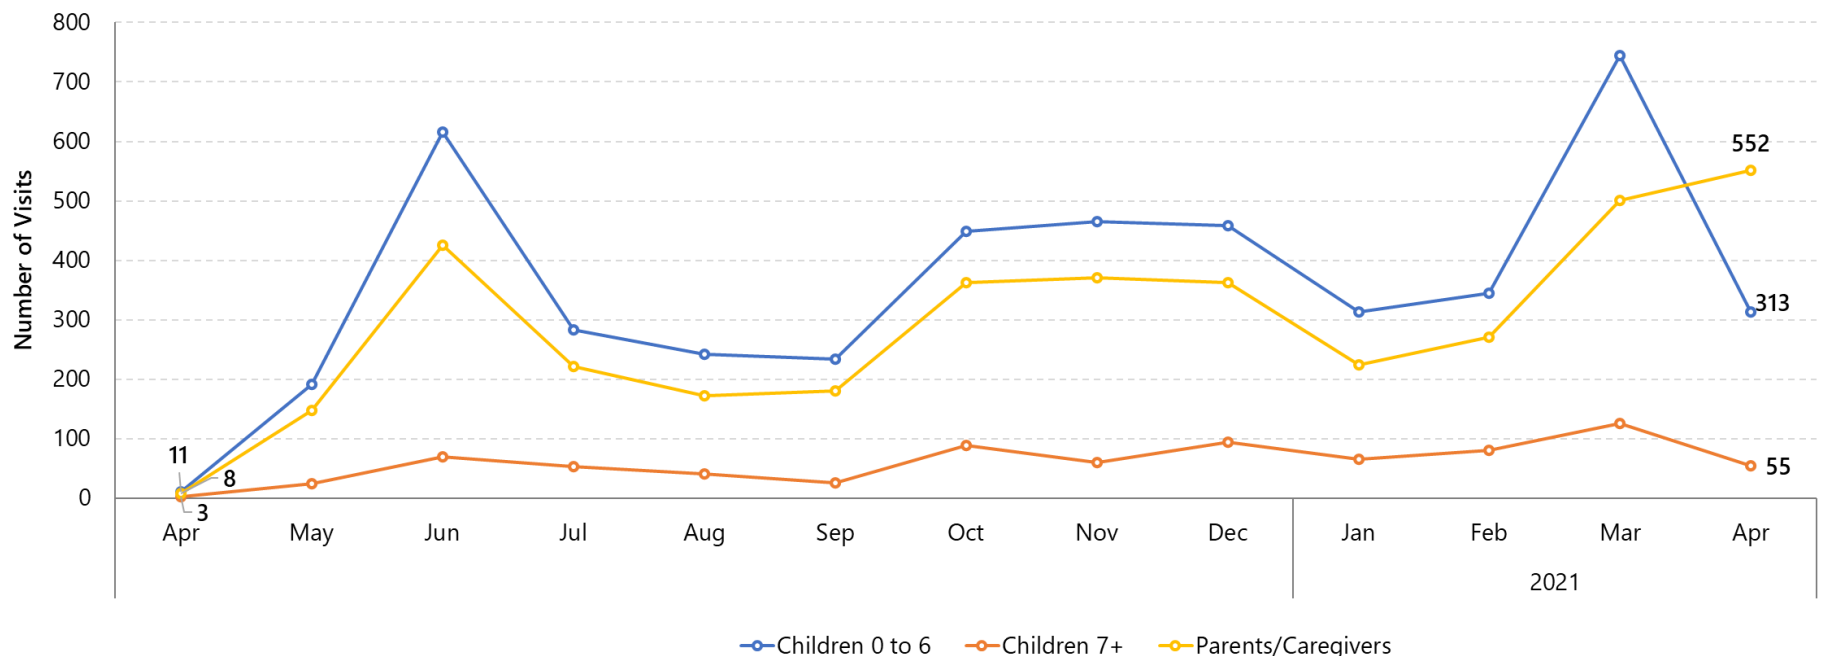

Total Visits Made to EarlyON Centres April 2020 to April 2021

For more information on children's services, please contact the Manitoulin-Sudbury District Services Board at (705) 862-7850 or Toll-Free 1-800-667-3145 or visit our website <https://www.msdsb.net/cs-overview>