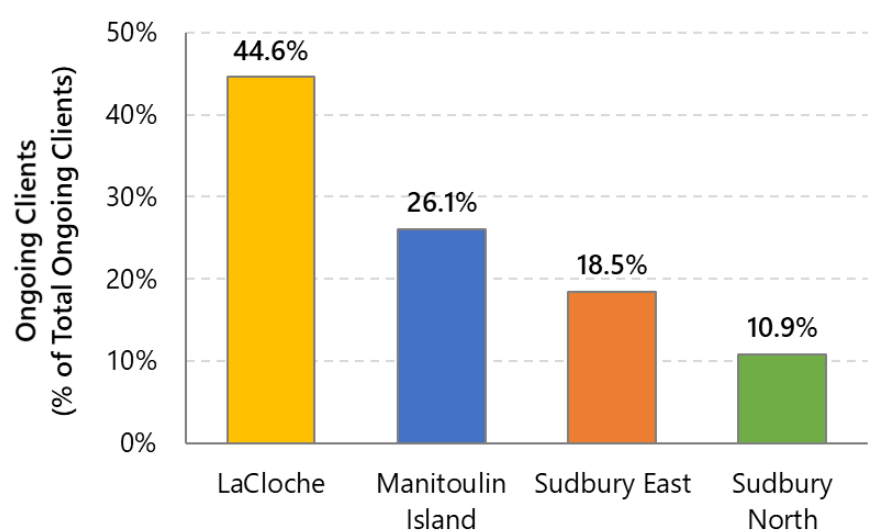

Children's Services – as of April 2021

LICENSED CHILD CARE

17

Licensed Child Care Sites

14

Sites located in schools

2

Open Home Daycare Sites

501

Total children enrolled since January 2021

33

New children enrolled in April 2021

Licensed Child Care Spaces *excluding home daycare

Number of Licensed Child Care Spaces by LCGs

Number of Children Enrolled 2020 vs. 2021

Ongoing Child Care Clients for April 2021

Enrollment Statistics for April 2021

LCG	# Children Enrolled	Full Fee	Subsidized	ECC
LaCloche	151	79	42	30
Manitoulin Island	104	59	15	30
Sudbury East	66	48	14	4
Sudbury North	54	28	11	15