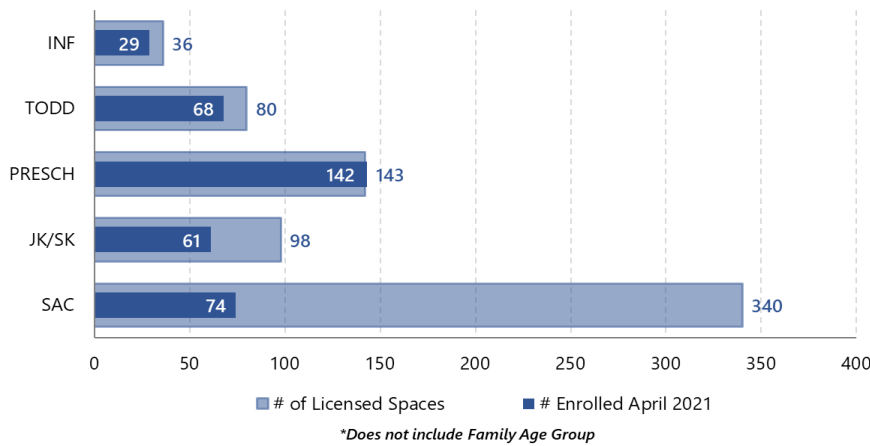

Children's Services – as of April 2021

LICENSED CHILD CARE

17

Licensed Child Care Sites

14

Sites located in schools

2

Open Home Daycare Sites

501

Total children enrolled since January 2021

33

New children enrolled in April 2021

Licensed Child Care Spaces *excluding home daycare

Number of Licensed Child Care Spaces by LCGs

Number of Children Enrolled 2020 vs. 2021

Ongoing Child Care Clients for April 2021

Enrollment Statistics for April 2021

LCG	# Children Enrolled	Full Fee	Subsidized	ECC
LaCloche	151	79	42	30
Manitoulin Island	104	59	15	30
Sudbury East	66	48	14	4
Sudbury North	54	28	11	15