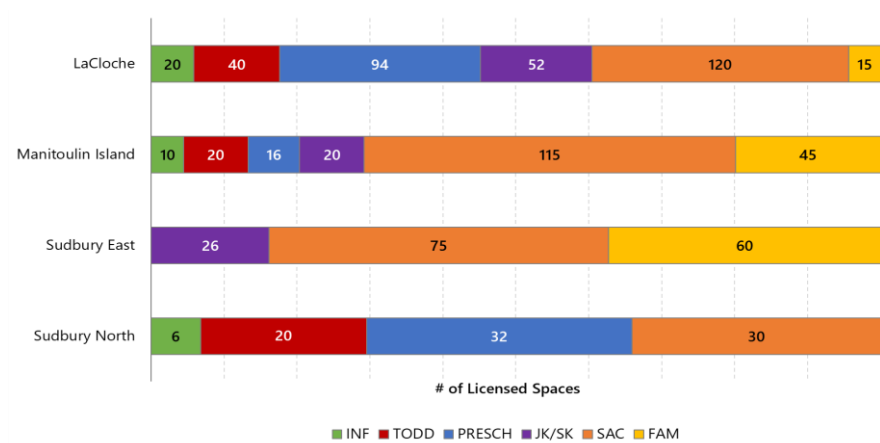

Children's Services – as of April 2021

LICENSED CHILD CARE

17

Licensed Child Care Sites

14

Sites located in schools

2

Open Home Daycare Sites

501

Total children enrolled since January 2021

33

New children enrolled in April 2021

Licensed Child Care Spaces *excluding home daycare

Number of Licensed Child Care Spaces by LCGs

Number of Children Enrolled 2020 vs. 2021

Ongoing Child Care Clients for April 2021

Enrollment Statistics for April 2021

LCG	# Children Enrolled	Full Fee	Subsidized	ECC
LaCloche	151	79	42	30
Manitoulin Island	104	59	15	30
Sudbury East	66	48	14	4
Sudbury North	54	28	11	15

Enrollment by Age Group for April 2021

LCG	INF	TODD	PRESCH	JK	SK	SAC
LaCloche	13	28	70	7	15	18
Manitoulin Island	10	20	40	2	13	19
Sudbury East	3	14	20	3	8	18
Sudbury North	3	6	13	4	9	19

Children's Services – as of April 2021