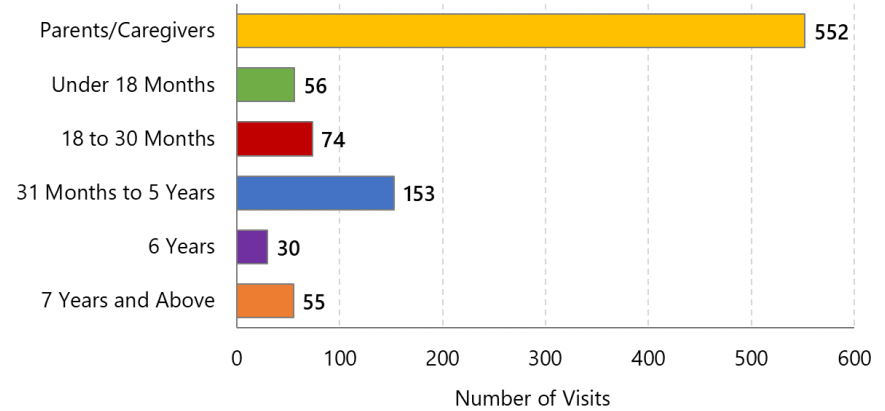

600

Children Served since January 2021

350

Parents/Caregivers Served since January 2021

April 2021	Total EarlyON Visits	Total Activity Kits
Parents/Caregivers	245	307
Children 0-6	245	68
Children 7+	34	21

Total EarlyON Visits and Activity Kits by Small Age Groups in April 2021

Total EarlyON Visits is a count of all visits part of regular programming, either from KEyON or paper sign-ins.

Total Activity Kits is a count of Activity Kits that have been distributed to parents and children, outside of regular programming.