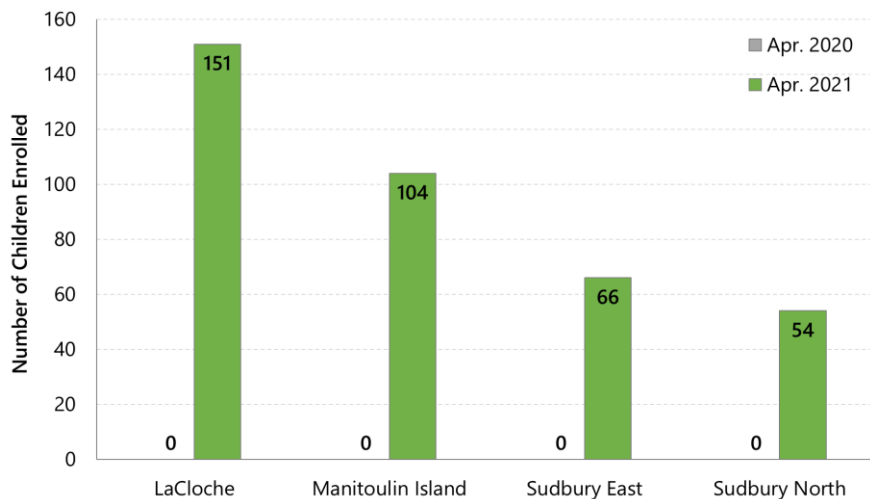

501

Total children enrolled since January 2021

33

New children enrolled in April 2021

Licensed Child Care Spaces *excluding home daycare

Number of Licensed Child Care Spaces by LCGs

Number of Children Enrolled 2020 vs. 2021

Ongoing Child Care Clients for April 2021

Enrollment Statistics for April 2021

LCG	# Children Enrolled	Full Fee	Subsidized	ECC
LaCloche	151	79	42	30
Manitoulin Island	104	59	15	30
Sudbury East	66	48	14	4
Sudbury North	54	28	11	15